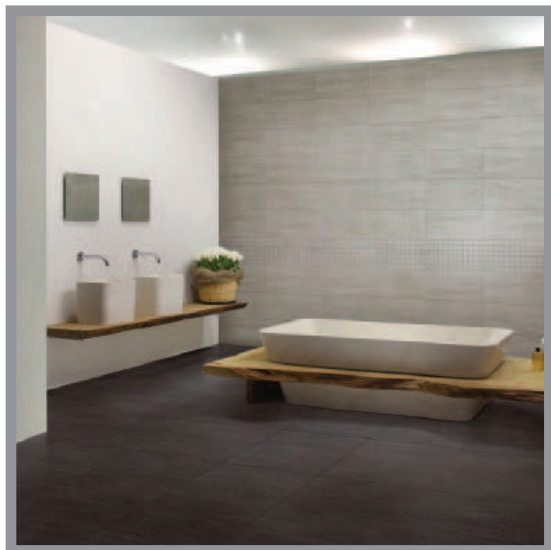

# FUSION

COLOURED BODY PORCELAIN | 30x60.4cm (12"x24") | 10x40cm (3.9"x15.4")

Want to see the Fusion Brochure? Visit [www.saranatile.com](http://www.saranatile.com)

PACKAGING				**INFORMATION MAY CHANGE WITHOUT NOTICE**				
	BOX			PALLET			TECHNICAL	
SIZE	PIECES	SQ.FT	LBS	PIECES	BOXES	SQ.FT	PEI	MOHS
30x60.4cm	7	13.67	41.8	280	40	546.8	4	6

**FUSION - BLACK**  
Black (30x60.4cm)  
\$7.67/Sq.Ft

**FUSION - GREY**  
Grey (30x60.4cm)  
\$7.67/Sq.Ft

**FUSION - BLACK1040**  
Black (10x40cm) *\*Rectified\**  
\$15.99/Sq.Ft

**\*NOTE: TILE SIZES ARE APPROXIMATE\***