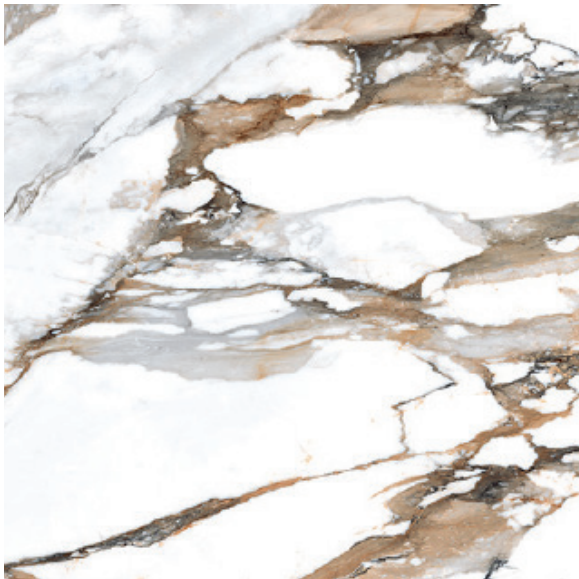

RECOMMENDED

EKGOLD - 3060POL
Calacatta Gold (30x60cm)
POLI
\$10.90/Pc

EKGOLD- 6060POL
Calacatta Gold (60x60cm)
POLI
\$11.95/Pc

EKGOLD - 60120POL
Calacatta Gold (60x120cm)
POLI
\$13.95/Pc

EKGOLD - HEXPOL
Calacatta Gold (30.2x30.2cm)
POLI
(1 Sheet = Approx 0.83 Sq.Ft)
\$34.95/Mcx

EKGOLD - HEXMAT
Black (30.2x30.2cm) ***MATTE***
(1 Sheet = Approx 0.83 Sq.Ft)
\$28.95/Mcx

EKGOLD - 3161MAT
Calacatta Gold (31x61cm)
MAT
\$8.35/Pc

EKGOLD - 120120PO
Calacatta Gold (120x120cm)
POLI
\$16.15/Pc