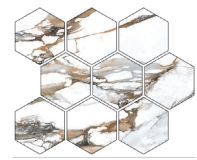

RECOMMENDED

EKGOLD - 3060POL
Calacatta Gold (30x60cm)
POLI
\$10.90/Pc

EKGOLD- 6060POL
Calacatta Gold (60x60cm)
POLI
\$11.95/Pc

EKGOLD - 60120POL
Calacatta Gold (60x120cm)
POLI
\$13.95/Pc

EKGOLD - HEXPOL
Calacatta Gold (30.2x30.2cm)
POLI
(1 Sheet = Approx 0.83 Sq.Ft)
\$34.95/Mcx

EKGOLD - HEXMAT
Black (30.2x30.2cm) ***MATTE***
(1 Sheet = Approx 0.83 Sq.Ft)
\$28.95/Mcx

EKGOLD - 3161MAT
Calacatta Gold (31x61cm)
MAT
\$8.35/Pc

EKGOLD - 120120PO
Calacatta Gold (120x120cm)
POLI
\$16.15/Pc