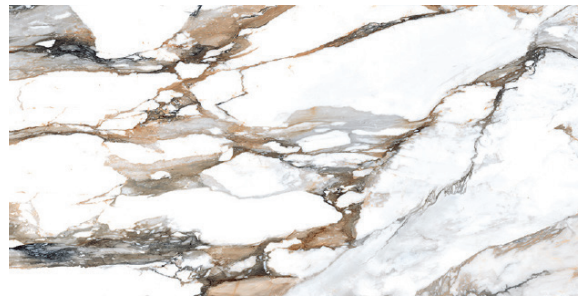

RECOMMENDED

EKGOLD - 3060POL
Calacatta Gold (30x60cm)
POLI
\$10.90/Pc

EKGOLD- 6060POL
Calacatta Gold (60x60cm)
POLI
\$11.95/Pc

EKGOLD - 60120POL
Calacatta Gold (60x120cm)
POLI
\$13.95/Pc

EKGOLD - HEXPOL
Calacatta Gold (30.2x30.2cm)
POLI
(1 Sheet = Approx 0.83 Sq.Ft)
\$34.95/Mcx