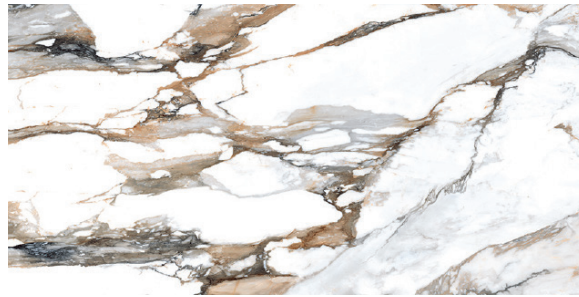

EKGOLD - 3060POL
Calacatta Gold (30x60cm)
POLISHED
\$10.90/Sq.Ft

EKGOLD- 6060POL
Calacatta Gold (60x60cm)
POLISHED
\$11.95/Sq.Ft

EKGOLD - 60120POL
Calacatta Gold (60x120cm)
POLISHED
\$13.95/Sq.Ft

EKGOLD - HEXPOL
Calacatta Gold (30.2x30.2cm)
POLISHED
(1 Sheet = Approx 0.83 Sq.Ft)
\$34.95/Pc