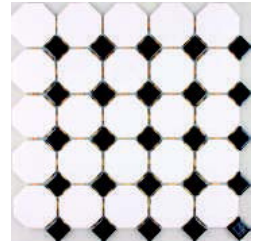

MOS - HB680
(29.5x29.5cm sheet)
1 Sheet = Approx. 1
Sq.Ft
$12.55/Sheet

NOTE: TILE SIZES ARE APPROXIMATE