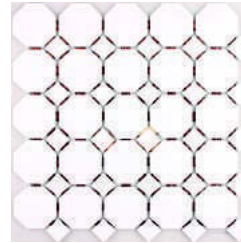

PORCELAIN MOSAIC TILES

MOS - HB679
(29.5x29.5cm sheet)
1 Sheet = Approx. 1 Sq.Ft
$12.55/Sheet