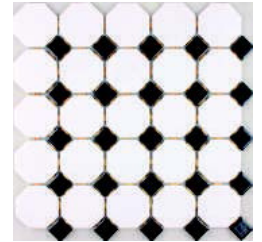

PORCELAIN MARBLEIZE MOSAIC

PORMAR - VPMMT
Carrara 2" Hex Mosaic Matte
VPMMT83700
(1 Mcx = 0.99 Pc)
\$13.95/Mcx

PORMAR - VPMWB
Carrara 2"x2" Square Mosaic Matte
VPMWB83700
(1 Mcx = 1 Pc)
\$12.95/Mcx

PORMAR - PMFQ
4" Hexagon
PMFQ82223
(1 Mcx = 0.81 Pc)
\$15.95/Mcx

PORCELAIN MOSAIC TILES

MOS - HB679
(29.5x29.5cm Mcx)
1 Mcx = Approx. 1 Pc
\$12.55/Mcx

MOS - HB680
(29.5x29.5cm Mcx)
1 Mcx = Approx. 1 Pc
\$12.55/Mcx

NOTEZ: LES GRANDEURS SONT APPROXIMATIFS.