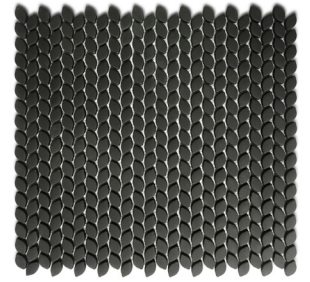

ALEXANDER GLASS LEAF

Want to see the Alexander Glass Leaf Brochure? Visit www.saranatile.com

ALLEAF - LEN5107M
Black Leaf (31.5x29.7cm)
1pc=1 sq.ft APPROX *Matte*
\$21.95/Sheet

ALLEAF - LEN5204G
Dark Grey Leaf (31.5x29.7cm)
1pc=1 sq.ft APPROX *Glossy*
\$21.95/Sheet

ALLEAF - LEN5204M
Dark Grey Leaf (31.5x29.7cm)
1pc=1 sq.ft APPROX *Matte*
\$21.95/Sheet

ALLEAF - LEPPU2613G
White Leaf (31.5x29.7cm)
1pc=1 sq.ft APPROX *Glossy*
\$21.95/Sheet

ALLEAF - LEPPU2613M
White Leaf (31.5x29.7cm)
1pc=1 sq.ft APPROX *Matte*
\$21.95/Sheet

ALLEAF - LEN5202M
Light Grey Leaf (31.5x29.7cm)
1pc=1 sq.ft APPROX *Matte*
\$21.95/Sheet

ALLEAF - LEN5202G
Light Grey Leaf (31.5x29.7cm)
1pc=1 sq.ft APPROX *Glossy*
\$21.95/Sheet

ALLEAF - LEPPU2610M
Cream Leaf (31.5x29.7cm)
1pc=1 sq.ft APPROX *Matte*
\$21.95/Sheet

ALLEAF - LEPPU2610G
Cream Leaf (31.5x29.7cm)
1pc=1 sq.ft APPROX *Glossy*
\$21.95/Sheet

* PLEASE NOTE THAT MOSAICS MAY BE EITHER GLASS OR STONE, OR A COMBINATION OF BOTH *
NOTE: TILE SIZES ARE APPROXIMATE