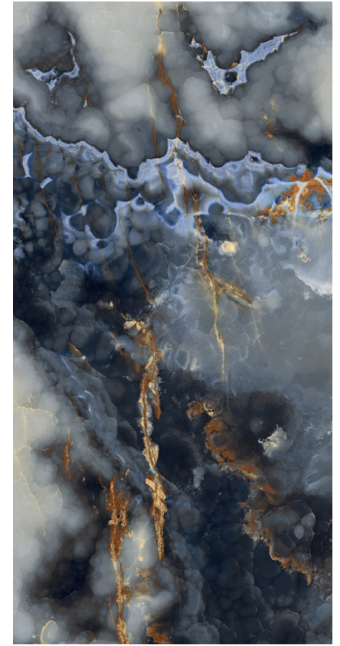

EK SLABS

PORCELAIN | 120x270cm (47.2"x106")

Want to see the Ek Slabs Brochure? Visit www.saranatile.com

EKAGAT - BLU270POL
Agata Blue (120x270cm)
6mm Thickness *POLISHED*
\$21.95/Sq.Ft

EKAGAT - OYS270POL
Agata Oyster (120x270cm)
6mm Thickness *POLISHED*
\$21.95/Sq.Ft

EKONYX - GRE270POL
Onyx Grey (120x270cm)
6mm Thickness *POLISHED*
\$21.95/Sq.Ft

EKETER - BLU270POL
Eternal Blue (120x270cm)
6mm Thickness *POLISHED*
\$21.95/Sq.Ft

EKSAHA-BLACK
SaharaNoir ~ Black (120x270cm)
6mm Thickness *POLISHED*
\$21.95/Sq.Ft

EKAGAT - WHITE
SaharaNoir ~ White (120x270cm)
6mm Thickness *POLISHED*
\$21.95/Sq.Ft

- Slabs have limited stock.
- Subject to delivery charges. Please inquire for details.
- All slabs are final sale.
- Ensure you have the proper equipment for accepting large slabs or material cannot be delivered.