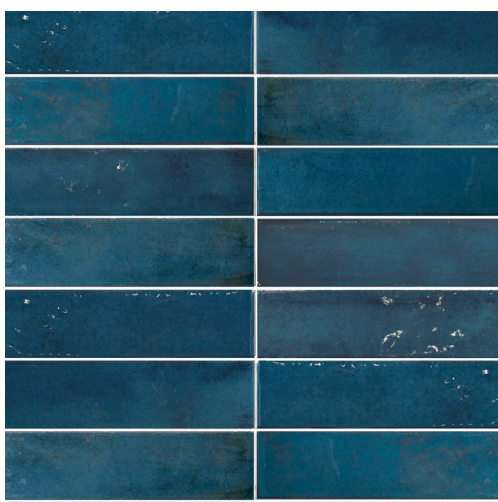

# CME MEMORY

PORCELAIN | 6x25cm(2.3"x9.8")

Want to see the CME Memory Brochure? Visit [www.saranatile.com](http://www.saranatile.com)

PACKAGING				**INFORMATION MAY CHANGE WITHOUT NOTICE**				
	BOX			PALLET		TECHNICAL		
SIZE	PIECES	SQ.FT	LBS	PIECES	BOXES	SQ.FT	PEI	MOHS
6x25cm	50	8.1	31.96	4200	84	680.4	-	-

**CME - WHITE**  
White (6x25cm)  
\$10.95/Sq.Ft

**CME - PEARL GREY**  
Pearl Grey (6x25cm)  
\$10.95/Sq.Ft

**CME - BLACK**  
Black (6x25cm)  
\$10.95/Sq.Ft

**CME - COBALTB**  
Cobalt Blue (6x25cm)  
\$10.95/Sq.Ft

**\*NOTE: TILE SIZES ARE APPROXIMATE\***