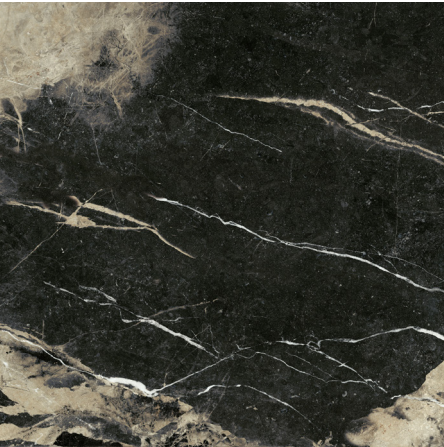

CONTAC - VOGUE60120
Vogue (60x120cm)
\$13.25/Sq.Ft

CONTAC - VOG120120
Vogue (120x120cm)
\$15.25/Sq.Ft

NOTE: TILE SIZES ARE APPROXIMATE