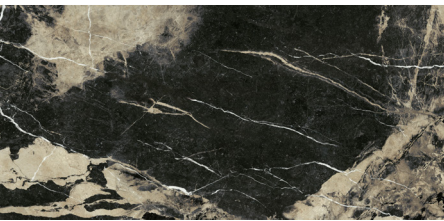

CONTAC - VOGUE60120
Vogue (60x120cm)
\$13.25/Sq.Ft

CONTAC - VOG120120
Vogue (120x120cm)
\$15.25/Sq.Ft

NOTE: TILE SIZES ARE APPROXIMATE