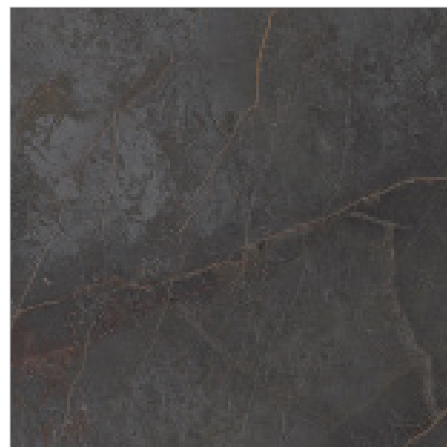

ONSTAG - VIC60
 Victoria (60x120cm)
 \$13.25/PC

ONSTAG - RIV60
 Riverside (60x120cm)
 \$13.25/PC

ONSTAG - ADE60
 Adelphi (60x120cm)
 \$13.25/PC

ONSTAG - VIC80
 Victoria (80x80cm)
 \$13.25/PC

ONSTAG - RIV80
 Riverside (80x80cm)
 \$13.25/PC

ONSTAG - ADE80
 Adelphi (80x80cm)
 \$13.25/PC

ONSTAG - VIC120
 Victoria (120x120cm)
 \$15.25/PC

ONSTAG - RIV120
 Riverside (120x120cm)
 \$15.25/PC

ONSTAG - ADE120
 Adelphi (120x120cm)
 \$15.25/PC

***NOTEZ: LES FORMATS SONT APPROXIMATIFS ***