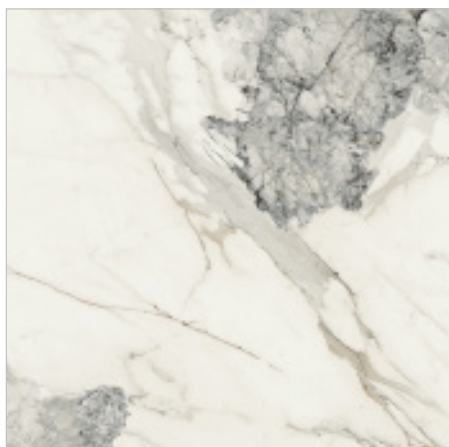

ONSTAG - VIC120
Victoria (120x120cm)
$15.25/PC