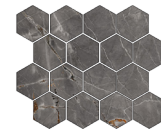

GENESI - ANTRAXHEX
Antrax Hex (29.4x25.4cm)
(1pc = 0.8 Sq.Ft approx)
$32.95/Mcx