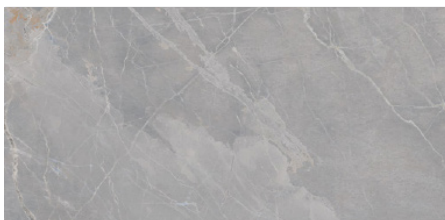

GENESI - PEARL120
Pearl (60x120cm)
\$8.99/Pc

GENESI - PEARL60
Pearl (60x60cm)
\$7.99/Pc

GENESI - PEARL30
Pearl (30x60cm)
\$7.99/Pc

GENESI - PEARLHEX
Pearl Hex (29.4x25.4cm)
(1pc = 0.8 Sq.Ft approx)
\$32.95/Mcx

GENESI - GREY120
Grey (60x120cm)
\$8.99/Pc

GENESI - GREY60
Grey (60x60cm)
\$7.99/Pc

GENESI - GREY30
Grey (30x60cm)
\$7.99/Pc

GENESI - GREYHEX
Grey Hex (29.4x25.4cm)
(1pc = 0.8 Sq.Ft approx)
\$32.95/Mcx

GENESI - TAUPE120
Taupe (60x120cm)
\$8.99/Pc