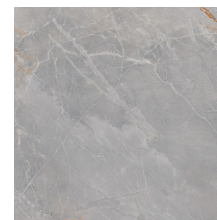

GENESI - PEARL120
Pearl (60x120cm)
\$8.99/Pc

GENESI - PEARL60
Pearl (60x60cm)
\$7.99/Pc

GENESI - PEARL30
Pearl (30x60cm)
\$7.99/Pc

GENESI - PEARLHEX
Pearl Hex (29.4x25.4cm)
(1pc = 0.8 Sq.Ft approx)
\$32.95/Mcx

GENESI - GREY120
Grey (60x120cm)
\$8.99/Pc

GENESI - GREY60
Grey (60x60cm)
\$7.99/Pc

GENESI - GREY30
Grey (30x60cm)
\$7.99/Pc

GENESI - GREYHEX
Grey Hex (29.4x25.4cm)
(1pc = 0.8 Sq.Ft approx)
\$32.95/Mcx

GENESI - TAUPE120
Taupe (60x120cm)
\$8.99/Pc