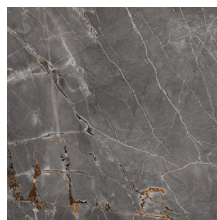

GENESI - ANTRAX60
Antrax (60x60cm)
$7.99/Pc