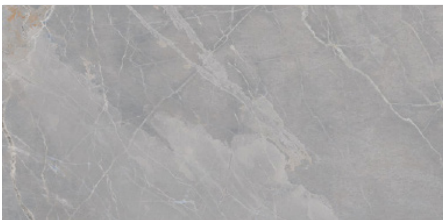

GENESI - PEARL120
Pearl (60x120cm)
\$8.99/Sq.Ft

GENESI - PEARL60
Pearl (60x60cm)
\$7.99/Sq.Ft

GENESI - PEARL30
Pearl (30x60cm)
\$7.99/Sq.Ft

GENESI - PEARLHEX
Pearl Hex (29.4x25.4cm)
(1pc = 0.8 Sq.Ft approx)
\$32.95/Sheet

GENESI - GREY120
Grey (60x120cm)
\$8.99/Sq.Ft

GENESI - GREY60
Grey (60x60cm)
\$7.99/Sq.Ft

GENESI - GREY30
Grey (30x60cm)
\$7.99/Sq.Ft

GENESI - GREYHEX
Grey Hex (29.4x25.4cm)
(1pc = 0.8 Sq.Ft approx)
\$32.95/Sheet