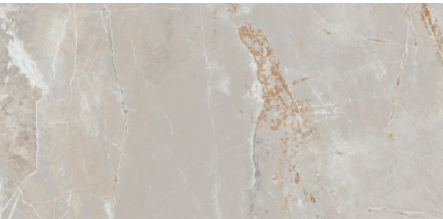

GENESI - PEARL120
Pearl (60x120cm)
\$8.99/Sq.Ft

GENESI - PEARL60
Pearl (60x60cm)
\$7.99/Sq.Ft

GENESI - PEARL30
Pearl (30x60cm)
\$7.99/Sq.Ft

GENESI - PEARLHEX
Pearl Hex (29.4x25.4cm)
(1pc = 0.8 Sq.Ft approx)
\$32.95/Sheet