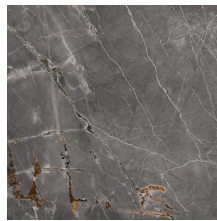

GENESI - ANTRAX60
Antrax (60x60cm)
$7.99/Sq.Ft