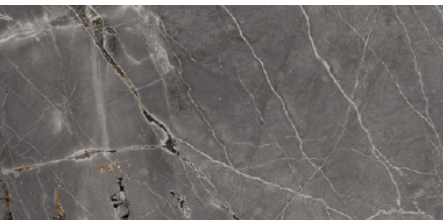

GENESI - ANTRAX120
Antrax (60x120cm)
$8.99/Sq.Ft