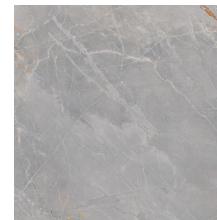

GENESI - PEARL120
Pearl (60x120cm)
\$8.99/Sq.Ft

GENESI - PEARL60
Pearl (60x60cm)
\$7.99/Sq.Ft

GENESI - PEARL30
Pearl (30x60cm)
\$7.99/Sq.Ft

GENESI - PEARLHEX
Pearl Hex (29.4x25.4cm)
(1pc = 0.8 Sq.Ft approx)
\$32.95/Sheet

GENESI - GREY120
Grey (60x120cm)
\$8.99/Sq.Ft

GENESI - GREY60
Grey (60x60cm)
\$7.99/Sq.Ft

GENESI - GREY30
Grey (30x60cm)
\$7.99/Sq.Ft

GENESI - GREYHEX
Grey Hex (29.4x25.4cm)
(1pc = 0.8 Sq.Ft approx)
\$32.95/Sheet