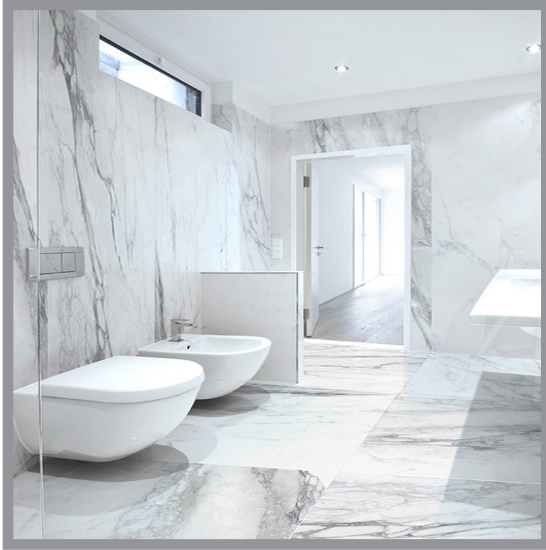

EK BERNINI

PORCELAIN | 60x60cm (24"x24") | 60x120cm (23.6"x47.2") | 120x120cm (47.2"x47.2") | 120x270cm (47.2"x106")
30x60cm (11.8"x23.6") | 7.6x30cm (3"x12")

Want to see the Bernini Brochure? Visit www.saranatile.com

PACKAGING

INFORMATION MAY CHANGE WITHOUT NOTICE

SIZE	BOX			PALLET			TECHNICAL	
	PIECES	SQ.FT	LBS	PIECES	BOXES	SQ.FT	PEI	MOHS
30x60cm (10 mm aprox)	7	13.56	52.75	280	40	542.4	-	-
60x60cm (10 mm aprox)	4	15.5	68.6	180	30	465	-	-
60x120cm (10 mm aprox)	2	15.5	64.64	70	35	542.5	-	-
120x120cm (10 mm aprox)	2	31	130	36	18	558	-	-
7.6x30cm	48	11.8	-	-	-	-	-	-