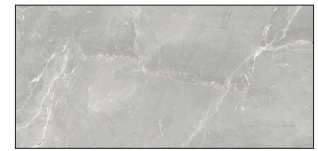

CHARME

RECTIFIED PORCELAIN | 30x60cm(12"x24") | 60x60cm (24"x24") | 60x120cm (23.6"x47.2")
Want to see the Charme Brochure? Visit www.saranatile.com

PACKAGING		**INFORMATION MAY CHANGE WITHOUT NOTICE**							
		BOX			PALLET			TECHNICAL	
SIZE	PIECES	SQ.FT	LBS	PIECES	BOXES	SQ.FT	PEI	MOHS	
60x120cm	2	15.5	67	70	35	542.5	-	-	
60x60cm	5	19.37	68.89	160	32	619.84	-	-	
30x60cm	10	19.37	68.89	320	32	619.84	-	-	

CHARME - BLACK3060
Black (30x60cm)
\$8.25/Sq.Ft

CHARME - GRAY3060
Gray (30x60cm)
\$8.25/Sq.Ft

CHARME - IVORY3060
Ivory (30x60cm)
\$8.25/Sq.Ft

CHARME - PEARL3060
Pearl (30x60cm)
\$8.25/Sq.Ft

CHARME - BLACK6060
Black (60x60cm)
\$8.25/Sq.Ft