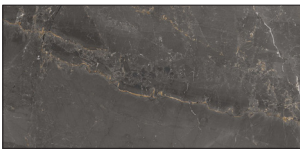

CHARME

RECTIFIED PORCELAIN | 30x60cm(12"x24") | 60x60cm (24"x24") | 60x120cm (23.6"x47.2")
Want to see the Charme Brochure? Visit www.saranatile.com

PACKAGING		**INFORMATION MAY CHANGE WITHOUT NOTICE**							
		BOX			PALLET			TECHNICAL	
SIZE	PIECES	SQ.FT	LBS	PIECES	BOXES	SQ.FT	PEI	MOHS	
60x120cm	2	15.5	67	70	35	542.5	-	-	
60x60cm	5	19.37	68.89	160	32	619.84	-	-	
30x60cm	10	19.37	68.89	320	32	619.84	-	-	

CHARME - BLACK3060
Black (30x60cm)
\$8.25/Sq.Ft

CHARME - GRAY3060
Gray (30x60cm)
\$8.25/Sq.Ft

CHARME - IVORY3060
Ivory (30x60cm)
\$8.25/Sq.Ft

CHARME - PEARL3060
Pearl (30x60cm)
\$8.25/Sq.Ft

CHARME - BLACK6060
Black (60x60cm)
\$8.25/Sq.Ft