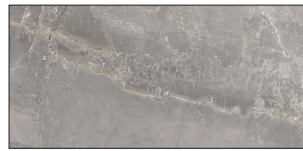

CHARME

RECTIFIED PORCELAIN | 30x60cm(12"x24") | 60x60cm (24"x24") | 60x120cm (23.6"x47.2")
Want to see the Charme Brochure? Visit www.saranatile.com

PACKAGING		**INFORMATION MAY CHANGE WITHOUT NOTICE**							
		BOX			PALLET			TECHNICAL	
SIZE	PIECES	SQ.FT	LBS	PIECES	BOXES	SQ.FT	PEI	MOHS	
60x120cm	2	15.5	67	70	35	542.5	-	-	
60x60cm	5	19.37	68.89	160	32	619.84	-	-	
30x60cm	10	19.37	68.89	320	32	619.84	-	-	

CHARME - BLACK3060
Black (30x60cm)
\$8.25/Sq.Ft

CHARME - GRAY3060
Gray (30x60cm)
\$8.25/Sq.Ft

CHARME - IVORY3060
Ivory (30x60cm)
\$8.25/Sq.Ft

CHARME - PEARL3060
Pearl (30x60cm)
\$8.25/Sq.Ft

CHARME - BLACK6060
Black (60x60cm)
\$8.25/Sq.Ft