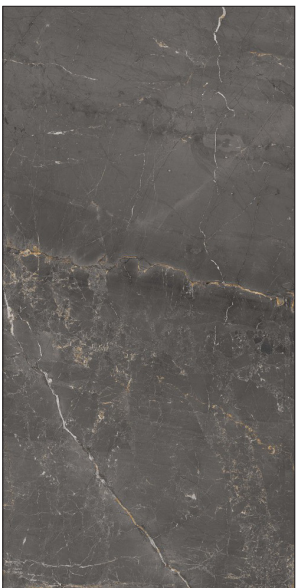

CHARME

RECTIFIED PORCELAIN | 30x60cm(12"x24") | 60x60cm (24"x24") | 60x120cm (23.6"x47.2")
Want to see the Charme Brochure? Visit www.saranatile.com

PACKAGING		**INFORMATION MAY CHANGE WITHOUT NOTICE**							
		BOX			PALLET			TECHNICAL	
SIZE	PIECES	SQ.FT	LBS	PIECES	BOXES	SQ.FT	PEI	MOHS	
60x120cm	2	15.5	67	70	35	542.5	-	-	
60x60cm	5	19.37	68.89	160	32	619.84	-	-	
30x60cm	10	19.37	68.89	320	32	619.84	-	-	

CHARME - BLACK3060
Black (30x60cm)
\$8.25/Sq.Ft

CHARME - GRAY3060
Gray (30x60cm)
\$8.25/Sq.Ft

CHARME - IVORY3060
Ivory (30x60cm)
\$8.25/Sq.Ft

CHARME - PEARL3060
Pearl (30x60cm)
\$8.25/Sq.Ft

CHARME - BLACK6060
Black (60x60cm)
\$8.25/Sq.Ft

CHARME - GRAY6060
Gray (60x60cm)
\$8.25/Sq.Ft

CHARME - IVORY6060
Ivory (60x60cm)
\$8.25/Sq.Ft

CHARME - PEARL6060
Pearl (60x60cm)
\$8.25/Sq.Ft

CHARME - BLACK60120
Black (60x120cm)
\$10.45/Sq.Ft

CHARME - GRAY60120
Gray (60x120cm)
\$10.45/Sq.Ft