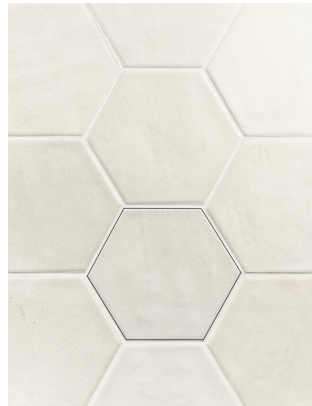

TOSCAN - COT65
Cotton (6.5x20cm)
\$11.85/Sq.Ft

TOSCAN - ASH65
Ash (6.5x20cm)
\$11.85/Sq.Ft

TOSCAN - COT13
Cotton (13x15cm)
\$15.95/Sq.Ft

TOSCAN - ASH13
Ash (13x15cm)
\$15.95/Sq.Ft

NOTE: TILE SIZES ARE APPROXIMATE