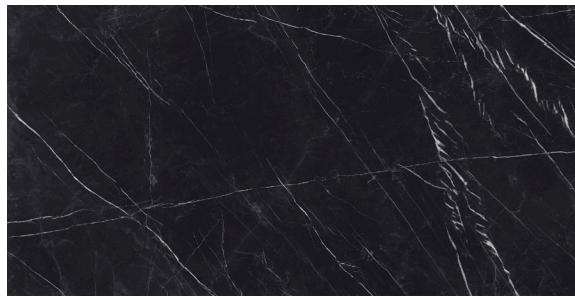

**EKMARQ - 3060POL**  
Black (30x60cm) \*POLISHED\*  
\$10.90/Sq.Ft

**EKMARQ - 6060POL**  
Black (60x60cm) \*POLISHED\*  
\$11.95/Sq.Ft

**EKMARQ - 60120POL**  
Black (60x120cm) \*POLISHED\*  
\$13.95/Sq.Ft