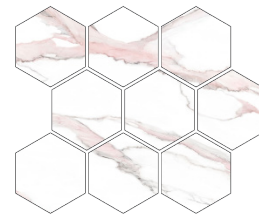

FANTASY

POLISHED RECTIFIED PORCELAIN 22.5x32.5cm (8.8"x 12.7") | 60x120cm (23 5/8"x 47 1/8")

Want to see the Fantasy Brochure? Visit www.saranatile.com

PACKAGING				**INFORMATION MAY CHANGE WITHOUT NOTICE**				
	BOX			PALLET			TECHNICAL	
SIZE	PIECES	SQ.FT	LBS	PIECES	BOXES	SQ.FT	PEI	MOHS
60x120cm	2	15.5	29.76	64	32	496	-	-

FANTAS - PINK120
Pink (60x120cm) **POLISHED**
\$12.95/Sq.Ft

FANTAS - PINKHEX
Pink (22.5x32.5cm) **POLISHED**
\$43.95/Sheet

FANTAS - GREEN120
Green (60x120cm) **POLISHED**
\$12.95/Sq.Ft

FANTAS - GREENHEX
Green (22.5x32.5cm) **POLISHED**
\$43.95/Sheet

NOTE: TILE SIZES ARE APPROXIMATE