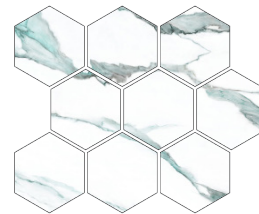

FANTASY

POLISHED RECTIFIED PORCELAIN 22.5x32.5cm (8.8"x 12.7") | 60x120cm (23 5/8"x 47 1/8")

Want to see the Fantasy Brochure? Visit www.saranatile.com

PACKAGING				**INFORMATION MAY CHANGE WITHOUT NOTICE**				
	BOX			PALLET			TECHNICAL	
SIZE	PIECES	SQ.FT	LBS	PIECES	BOXES	SQ.FT	PEI	MOHS
60x120cm	2	15.5	29.76	64	32	496	-	-

FANTAS - PINK120
Pink (60x120cm) **POLISHED**
\$12.95/Sq.Ft

FANTAS - PINKHEX
Pink (22.5x32.5cm) **POLISHED**
\$43.95/Sheet

FANTAS - GREEN120
Green (60x120cm) **POLISHED**
\$12.95/Sq.Ft

FANTAS - GREENHEX
Green (22.5x32.5cm) **POLISHED**
\$43.95/Sheet