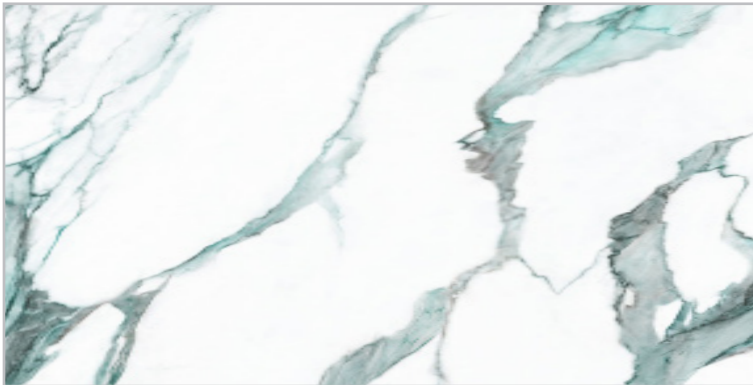

FANTAS - PINK120
Pink (60x120cm) **POLISHED**
\$12.95/Sq.Ft

FANTAS - PINKHEX
Pink (22.5x32.5cm) **POLISHED**
\$43.95/Sheet

FANTAS - GREEN120
Green (60x120cm) **POLISHED**
\$12.95/Sq.Ft

FANTAS - GREENHEX
Green (22.5x32.5cm) **POLISHED**
\$43.95/Sheet