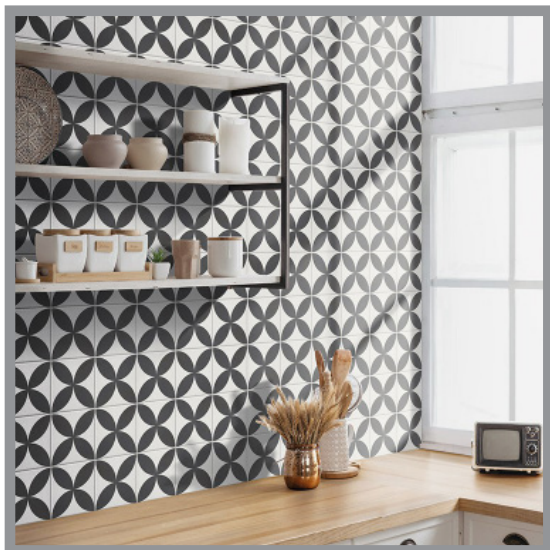

RECOMMENDED

**GEMINI - BLACK2**  
Black 2 (15x15cm)  
\$9.45/Pc

**GEMINI - GREY2**  
Grey 2 (15x15cm)  
\$9.45/Pc

**GEMINI - GREY4**  
Grey 4 (15x15cm)  
\$9.45/Pc

**GEMINI - SAND2**  
Sand 2 (15x15cm)  
\$9.45/Pc