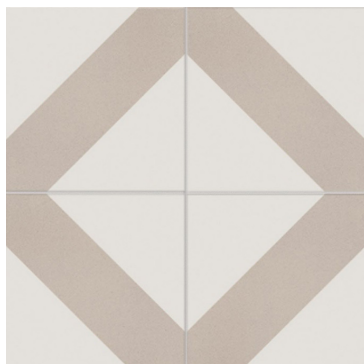

RECOMMENDED

**GEMINI - BLACK2**  
Black 2 (15x15cm)  
\$9.45/Pc

**GEMINI - GREY2**  
Grey 2 (15x15cm)  
\$9.45/Pc

**GEMINI - GREY4**  
Grey 4 (15x15cm)  
\$9.45/Pc

**GEMINI - SAND2**  
Sand 2 (15x15cm)  
\$9.45/Pc