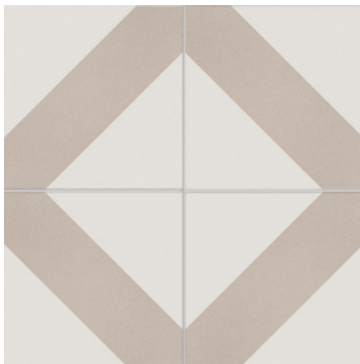

VARIEGATED SHADING

MADE IN ITALY

GEMINI - BLACK2
Black 2 (15x15cm)
\$9.45/Sq.Ft

GEMINI - GREY2
Grey 2 (15x15cm)
\$9.45/Sq.Ft

GEMINI - GREY4
Grey 4 (15x15cm)
\$9.45/Sq.Ft

GEMINI - SAND2
Sand 2 (15x15cm)
\$9.45/Sq.Ft