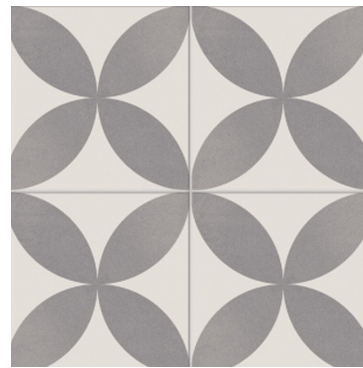

VARIEGATED SHADING

MADE IN ITALY

GEMINI - BLACK2
Black 2 (15x15cm)
\$9.45/Sq.Ft

GEMINI - GREY2
Grey 2 (15x15cm)
\$9.45/Sq.Ft

GEMINI - GREY4
Grey 4 (15x15cm)
\$9.45/Sq.Ft

GEMINI - SAND2
Sand 2 (15x15cm)
\$9.45/Sq.Ft