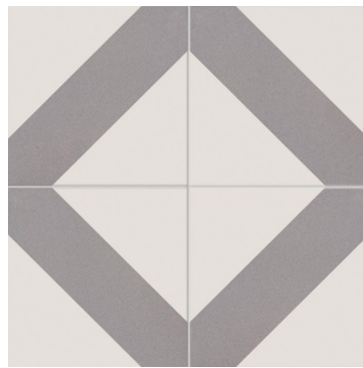

GEMINI

PORCELAIN | 15x15cm(6"x6")

Want to see the GEMINI Brochure? Visit www.saranatile.com

PACKAGING		**INFORMATION MAY CHANGE WITHOUT NOTICE**						
	BOX			PALLET			TECHNICAL	
SIZE	PIECES	SQ.FT	LBS	PIECES	BOXES	SQ.FT	PEI	MOHS
15x15cm	44	10.76	50.60	2112	48	516.48	-	-

VARIEGATED SHADING

MADE IN ITALY

GEMINI - BLACK2
Black 2 (15x15cm)
\$9.45/Sq.Ft

GEMINI - GREY2
Grey 2 (15x15cm)
\$9.45/Sq.Ft

GEMINI - GREY4
Grey 4 (15x15cm)
\$9.45/Sq.Ft

GEMINI - SAND2
Sand 2 (15x15cm)
\$9.45/Sq.Ft