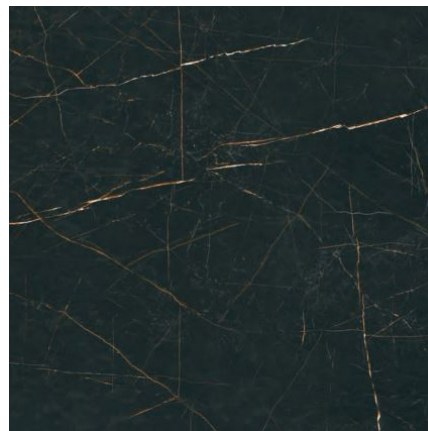

MIRAGE

POLISHED PORCELAIN | 60x120cm (23.6"x47.2") | 120x120cm (47.2"x47.2")

Want to see the Mirage Brochure? Visit www.saranatile.com

PACKAGING		**INFORMATION MAY CHANGE WITHOUT NOTICE**						
SIZE	BOX			PALLET			TECHNICAL	
	PIECES	SQ.FT	LBS	PIECES	BOXES	SQ.FT	PEI	MOHS
60x120cm	2	15.5	-	64	32	496	-	-
120x120cm	1	15.5	-	36	36	558	-	-

RECOMMENDED

MIRAGE - BLACK60
Black (60x120cm)
\$12.70/Sq.Ft

MIRAGE - BLACK120
Black (120x120cm)
\$15.95/Sq.Ft

NOTE: TILE SIZES ARE APPROXIMATE