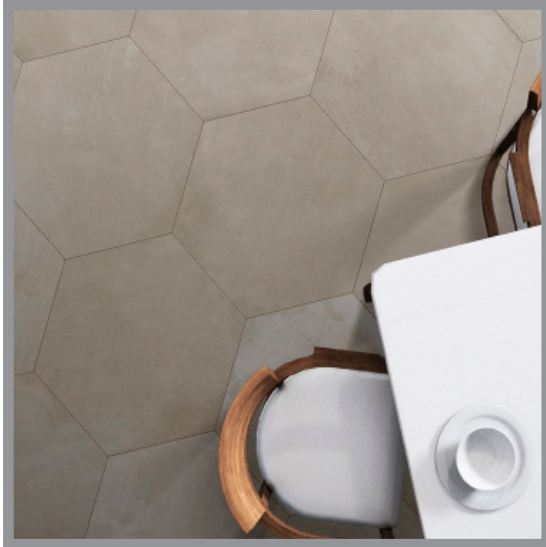

AZTECA CAL HEX

Porcelain | 52x60cm (20.47" x 23.62")

Want to see the Calacatta Hex Brochure? Visit www.saranatile.com

PACKAGING		**INFORMATION MAY CHANGE WITHOUT NOTICE**							
		BOX			PALLET			TECHNICAL	
SIZE	PIECES	SQ.FT	LBS	PIECES	BOXES	SQ.FT	PEI	MOHS	
52x60cm	4	10.11	41	144	36	363.96	-	-	

CALHEX - GOLDHEX60
Calacatta Gold Hex 60
(52x60cm)
\$12.95/Sq.Ft

CALHEX - SILVEHEX60
Calacatta Silver Hex 60
(52x60cm)
\$12.95/Sq.Ft

AZTECA KAI

Porcelain | 52x60cm (20.47" x 23.62")

Want to see the Kai Brochure? Visit www.saranatile.com