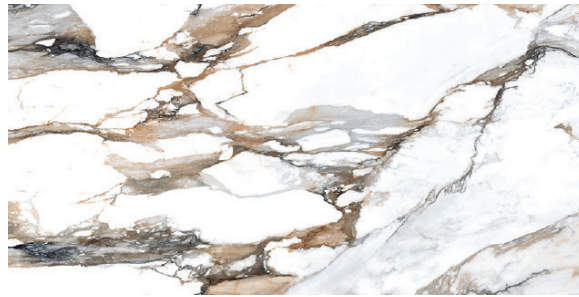

EKGOLD - 3060POL
Calacatta Gold (30x60cm)
POLISHED
\$10.90/Sq.Ft

EKGOLD- 6060POL
Calacatta Gold (60x60cm)
POLISHED
\$11.95/Sq.Ft

EKGOLD - 60120POL
Calacatta Gold (60x120cm)
POLISHED
\$13.95/Sq.Ft

EKGOLD - HEXPOL
Calacatta Gold (30.2x30.2cm)
POLISHED
(1 Sheet = Approx 0.83 Sq.Ft)
\$34.95/Pc

EKGOLD - 120120PO
Calacatta Gold (120x120cm)
POLISHED
\$16.15/Sq.Ft

- Slabs have limited stock.
- All slabs are final sale
- Ensure you have the proper equipment for accepting large slabs or material cannot be delivered.
- Subject to delivery charges. Please inquire for details.