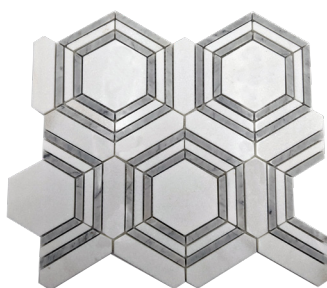

ALEXANDER MARBLE

STAD - AD21141

ST-AD21141
28.5x32.9cm (1 Sheet = 1.16/Sq.Ft)
\$34.95/Sheet

STAD - A0211104

ST-A0211104
32.5x33.2cm (1 Sheet = 1/Sq.Ft)
\$32.95/Sheet

STAD - STAD21123

ST-AD21123
31.5x31.5cm (1 Sheet = 1.07/Sq.Ft)
\$26.95/Sheet

HS - M01705

HS-M01705
28.2x30.cm(1 Sheet = 0.93/Sq.Ft)
\$19.95/Sheet

HS - W00901

HS-W00901
27.6x28.5cm(1 Sheet = 0.85/Sq.Ft)
\$45.95/Sheet

HS - W00601

HS-W00601
23.2x30.5cm(1 Sheet = 0.77/Sq.Ft)
\$46.95/Sheet