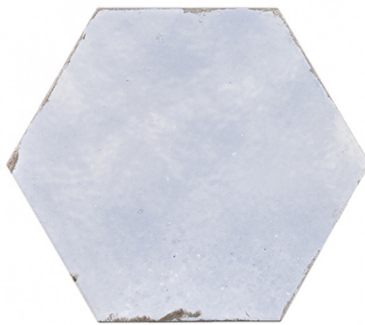

STUDIO

PORCELAIN | 20x24cm (7.87"x9.4")

Want to see the Studio Brochure? Visit www.saranatile.com

PACKAGING				**INFORMATION MAY CHANGE WITHOUT NOTICE**					
				BOX		PALLET		TECHNICAL	
SIZE	PIECES	SQ.FT	LBS	PIECES	BOXES	SQ.FT	PEI	MOHS	
20x24cm	25	9.9	38	1125	45	445.5	-	-	

STUDIO - IVORY
Ivory (20x24cm)
\$9.95/Sq.Ft

STUDIO - SEA
Sea (20x24cm)
\$9.95/Sq.Ft

STUDIO - CEMENT
Cement (20x24cm)
\$9.95/Sq.Ft

STUDIO - BLACK
Black (20x24cm)
\$9.95/Sq.Ft

COMPLIMENTARY WALL TILE

ATLAS

ATLAS - SNOW
Snow (7.5x30cm)
\$10.95/Sq.Ft

ATLAS - SKY
Sky (7.5x30cm)
\$10.95/Sq.Ft

ATLAS - GREY
Grey (7.5x30cm)
\$10.95/Sq.Ft

ATLAS - GRAFITO
Grafito (7.5x30cm)
\$10.95/Sq.Ft

NOTE: TILE SIZES ARE APPROXIMATE