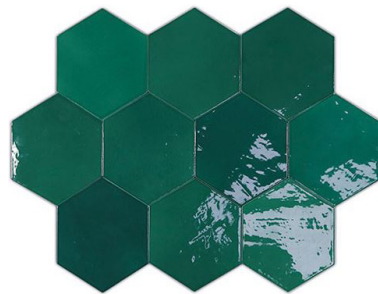

ZELLIGE

WALL | 10.8x12.4cm (4"x5")

Want to see the Zellige Brochure? Visit www.saranatile.com

PACKAGING		**INFORMATION MAY CHANGE WITHOUT NOTICE**							
	BOX			PALLET			TECHNICAL		
SIZE	PIECES	SQ.FT	LBS	PIECES	BOXES	SQ.FT	PEI	MOHS	
10.8x12.4cm	38	4.11	12	4522	119	489	-	-	

VARIEGATED SHADING

ZELLIG - WHITE
White (10.8x12.4cm)
\$14.95/Sq.Ft

ZELLIG - COBALT
Cobalt (10.8x12.4cm)
\$14.95/Sq.Ft

ZELLIG - AQUA
Aqua (10.8x12.4cm)
\$14.95/Sq.Ft

ZELLIG - GREY
Grey (10.8x12.4cm)
\$14.95/Sq.Ft

ZELLIG - EMERALD
Emerald (10.8x12.4cm)
\$14.95/Sq.Ft

ZELLIG - NUDE
Nude (10.8x12.4cm)
\$14.95/Sq.Ft

ZELLIG - MINT
Mint (10.8x12.4cm)
\$14.95/Sq.Ft

ZELLIG - GRAPHITE
Charcoal (10.8x12.4cm)
\$14.95/Sq.Ft

NOTE: TILE SIZES ARE APPROXIMATE