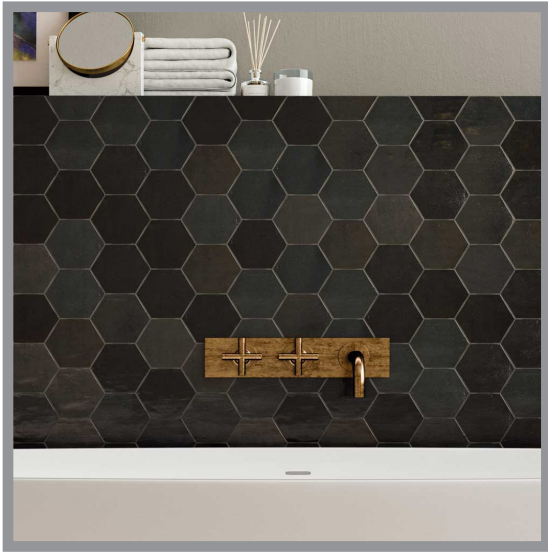

ZELLIGE

WALL | 10.8x12.4cm (4"x5")

Want to see the Zellige Brochure? Visit www.saranatile.com

PACKAGING		**INFORMATION MAY CHANGE WITHOUT NOTICE**							
	BOX			PALLET			TECHNICAL		
SIZE	PIECES	SQ.FT	LBS	PIECES	BOXES	SQ.FT	PEI	MOHS	
10.8x12.4cm	38	4.11	12	4522	119	489	-	-	

VARIEGATED SHADING

ZELLIG - WHITE
White (10.8x12.4cm)
\$14.95/Sq.Ft

ZELLIG - COBALT
Cobalt (10.8x12.4cm)
\$14.95/Sq.Ft

ZELLIG - AQUA
Aqua (10.8x12.4cm)
\$14.95/Sq.Ft

ZELLIG - GREY
Grey (10.8x12.4cm)
\$14.95/Sq.Ft

ZELLIG - EMERALD
Emerald (10.8x12.4cm)
\$14.95/Sq.Ft

ZELLIG - NUDE
Nude (10.8x12.4cm)
\$14.95/Sq.Ft

ZELLIG - MINT
Mint (10.8x12.4cm)
\$14.95/Sq.Ft

ZELLIG - GRAPHITE
Charcoal (10.8x12.4cm)
\$14.95/Sq.Ft

NOTE: TILE SIZES ARE APPROXIMATE