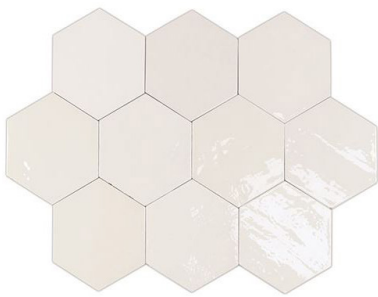

ZELLIGE

WALL | 10.8x12.4cm (4"x5")

Want to see the Zellige Brochure? Visit www.saranatile.com

PACKAGING		**INFORMATION MAY CHANGE WITHOUT NOTICE**							
	BOX			PALLET			TECHNICAL		
SIZE	PIECES	SQ.FT	LBS	PIECES	BOXES	SQ.FT	PEI	MOHS	
10.8x12.4cm	38	4.11	12	4522	119	489	-	-	

VARIEGATED SHADING

ZELLIG - WHITE
White (10.8x12.4cm)
\$14.95/Sq.Ft

ZELLIG - COBALT
Cobalt (10.8x12.4cm)
\$14.95/Sq.Ft

ZELLIG - AQUA
Aqua (10.8x12.4cm)
\$14.95/Sq.Ft

ZELLIG - GREY
Grey (10.8x12.4cm)
\$14.95/Sq.Ft

ZELLIG - EMERALD
Emerald (10.8x12.4cm)
\$14.95/Sq.Ft

ZELLIG - NUDE
Nude (10.8x12.4cm)
\$14.95/Sq.Ft

ZELLIG - MINT
Mint (10.8x12.4cm)
\$14.95/Sq.Ft

ZELLIG - GRAPHITE
Charcoal (10.8x12.4cm)
\$14.95/Sq.Ft

NOTE: TILE SIZES ARE APPROXIMATE