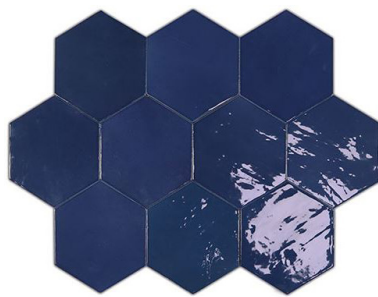

ZELLIGE

WALL | 10.8x12.4cm (4"x5")

Want to see the Zellige Brochure? Visit www.saranatile.com

PACKAGING		**INFORMATION MAY CHANGE WITHOUT NOTICE**							
	BOX			PALLET			TECHNICAL		
SIZE	PIECES	SQ.FT	LBS	PIECES	BOXES	SQ.FT	PEI	MOHS	
10.8x12.4cm	38	4.11	12	4522	119	489	-	-	

VARIEGATED SHADING

ZELLIG - WHITE
White (10.8x12.4cm)
\$14.95/Sq.Ft

ZELLIG - COBALT
Cobalt (10.8x12.4cm)
\$14.95/Sq.Ft

ZELLIG - AQUA
Aqua (10.8x12.4cm)
\$14.95/Sq.Ft

ZELLIG - GREY
Grey (10.8x12.4cm)
\$14.95/Sq.Ft

ZELLIG - EMERALD
Emerald (10.8x12.4cm)
\$14.95/Sq.Ft

ZELLIG - NUDE
Nude (10.8x12.4cm)
\$14.95/Sq.Ft

ZELLIG - MINT
Mint (10.8x12.4cm)
\$14.95/Sq.Ft

ZELLIG - GRAPHITE
Charcoal (10.8x12.4cm)
\$14.95/Sq.Ft

NOTE: TILE SIZES ARE APPROXIMATE