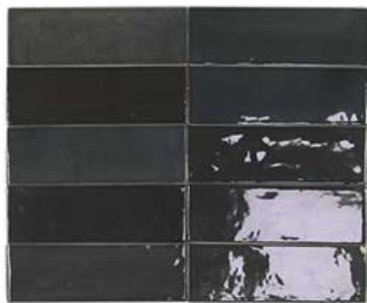

SAFI - WHITE
White (5.2 x 16 cm)
\$9.95/Sq.Ft

SAFI - GREY
Grey (5.2 x 16 cm)
\$9.95/Sq.Ft

SAFI - NUDE
Nude (5.2 x 16 cm)
\$9.95/Sq.Ft

SAFI - AQUA
Aqua (5.2 x 16 cm)
\$9.95/Sq.Ft

SAFI - MINT
Mint (5.2 x 16 cm)
\$9.95/Sq.Ft

SAFI - COBALT
White (5.2 x 16 cm)
\$9.95/Sq.Ft

SAFI - GRAPHITE
Graphite (5.2 x 16 cm)
\$9.95/Sq.Ft

SAFI - EMERALD
Emerald (5.2 x 16 cm)
\$9.95/Sq.Ft

NOTE: TILE SIZES ARE APPROXIMATE