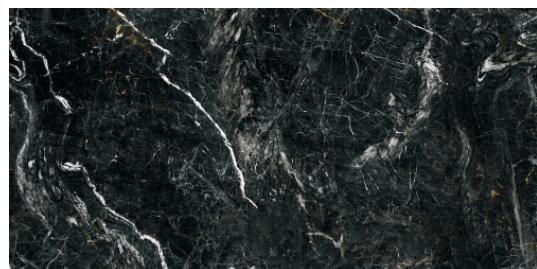

RHAPSO - BLUE120
Universe (60x120cm)
\$15.90/Pc

RHAPSO - OUTLIN120
Outline Dark (60x120cm)
\$15.90/Pc

RHAPSO - GOLD120
Gold Caravaggio (60x120cm)
\$15.90/Pc

RHAPSO - GOLD60
Gold Caravaggio (60x60cm)
\$14.75/Pc

RHAPSO - DARK120
Dark Wave (60x120cm)
\$15.90/Pc

RHAPSO - DARK60
Dark Wave (60x60cm)
\$14.75/Pc

RHAPSO - GOLD260
Gold Caravaggio (120x260cm)
\$23.95/Sq.Ft

NOTEZ: LES GRANDEURS SONT APPROXIMATIFS