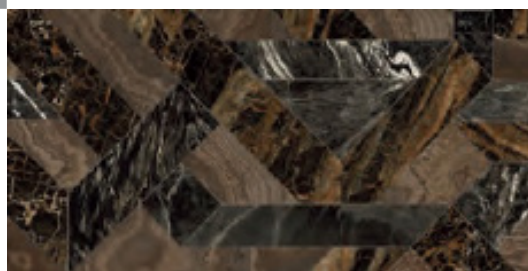

RHAPSODY

POLI PORCELAINES | 60x60cm (24"x24") | 60x120cm (23.6"x47.2")
Si vous voulez voir cette page Rhapsody ? Visitez www.saranatile.com

E M B A L L A G E									**INFORMATIONS PEUVENT CHANGER SANS PRÉAVIS**								
			BOÎTES			PALLETTE			TECHNIQUE								
GRANDEUR	MCX	P/C	LBS	MCX	BOITES	P/C	PEI	MOHS									
60x60cm	4	15.5	50.70	160	40	620	-	-									
60x120cm	3	23.25	87	90	30	697.5	-	-									

RHAPSO - BLUE120
Universe (60x120cm)
\$15.90/Pc

RHAPSO - OUTLIN120
Outline Dark (60x120cm)
\$15.90/Pc

RHAPSO - GOLD120
Gold Caravaggio (60x120cm)
\$15.90/Pc

RHAPSO - GOLD60
Gold Caravaggio (60x60cm)
\$14.75/Pc

RHAPSO - DARK120
Dark Wave (60x120cm)
\$15.90/Pc

RHAPSO - DARK60
Dark Wave (60x60cm)
\$14.75/Pc

RHAPSO - GOLD260
Gold Caravaggio (120x260cm)
\$23.95/Sq.Ft

NOTEZ: LES GRANDEURS SONT APPROXIMATIFS