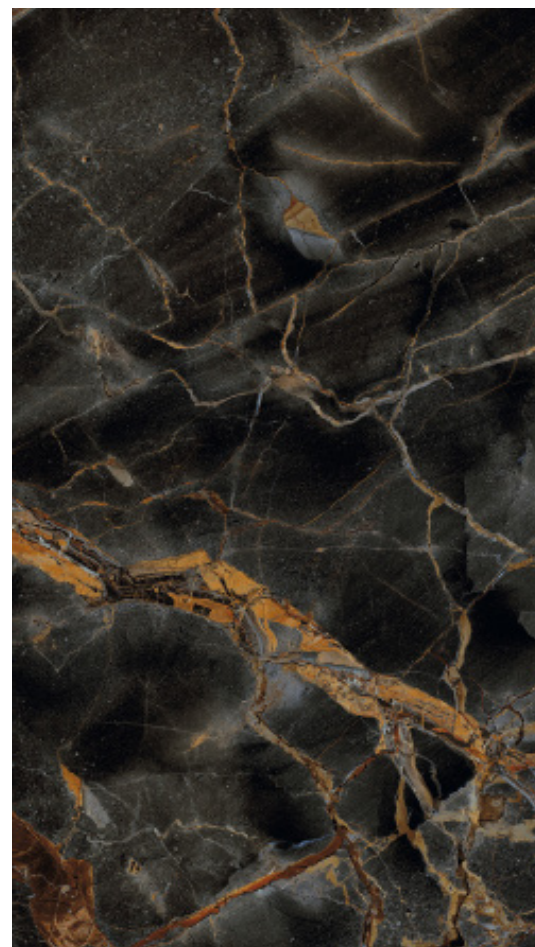

RHAPSO - BLUE120
Universe (60x120cm)
\$15.90/Pc

RHAPSO - OUTLIN120
Outline Dark (60x120cm)
\$15.90/Pc

RHAPSO - GOLD120
Gold Caravaggio (60x120cm)
\$15.90/Pc

RHAPSO - GOLD60
Gold Caravaggio (60x60cm)
\$14.75/Pc

RHAPSO - DARK120
Dark Wave (60x120cm)
\$15.90/Pc

RHAPSO - DARK60
Dark Wave (60x60cm)
\$14.75/Pc

RHAPSO - GOLD260
Gold Caravaggio (120x260cm)
\$23.95/Sq.Ft

NOTEZ: LES GRANDEURS SONT APPROXIMATIFS