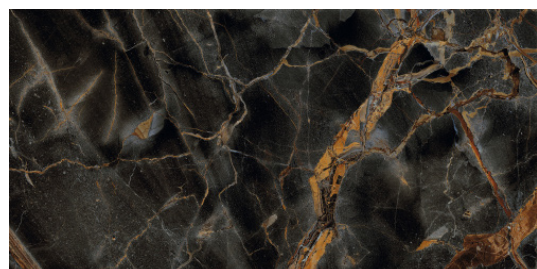

RHAPSODY

POLI PORCELAINES | 60x60cm (24"x24") | 60x120cm (23.6"x47.2")
Si vous voulez voir cette page Rhapsody ? Visitez www.saranatile.com

E M B A L L A G E									**INFORMATIONS PEUVENT CHANGER SANS PRÉAVIS**								
			BOÎTES			PALLETTE			TECHNIQUE								
GRANDEUR	MCX	P/C	LBS	MCX	BOITES	P/C	PEI	MOHS									
60x60cm	4	15.5	50.70	160	40	620	-	-									
60x120cm	3	23.25	87	90	30	697.5	-	-									

RHAPSO - BLUE120
Universe (60x120cm)
\$15.90/Pc

RHAPSO - OUTLIN120
Outline Dark (60x120cm)
\$15.90/Pc

RHAPSO - GOLD120
Gold Caravaggio (60x120cm)
\$15.90/Pc

RHAPSO - GOLD60
Gold Caravaggio (60x60cm)
\$14.75/Pc

RHAPSO - DARK120
Dark Wave (60x120cm)
\$15.90/Pc

RHAPSO - DARK60
Dark Wave (60x60cm)
\$14.75/Pc

RHAPSO - GOLD260
Gold Caravaggio (120x260cm)
\$23.95/Sq.Ft

NOTEZ: LES GRANDEURS SONT APPROXIMATIFS