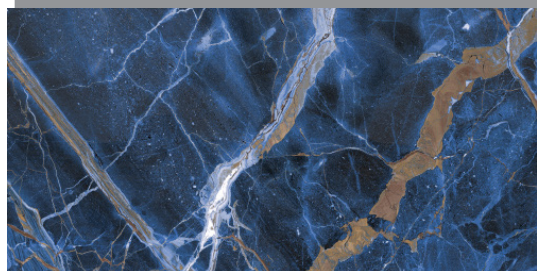

RHAPSO - BLUE120
Universe (60x120cm)
\$15.90/Pc

RHAPSO - OUTLIN120
Outline Dark (60x120cm)
\$15.90/Pc

RHAPSO - GOLD120
Gold Caravaggio (60x120cm)
\$15.90/Pc

RHAPSO - GOLD60
Gold Caravaggio (60x60cm)
\$14.75/Pc