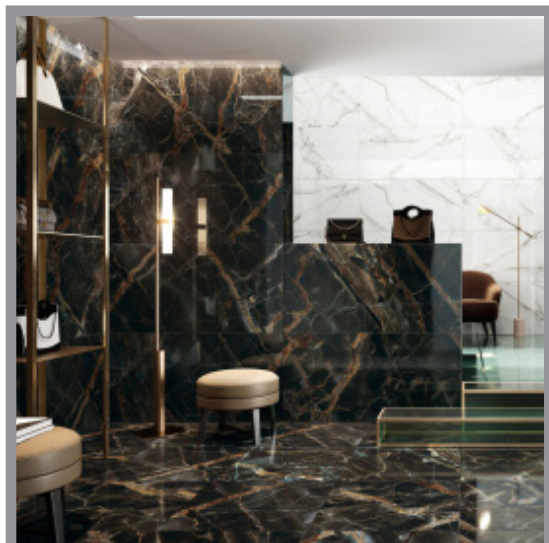

RHAPSO - BLUE120
Universe (60x120cm)
\$15.90/Pc

RHAPSO - OUTLIN120
Outline Dark (60x120cm)
\$15.90/Pc

RHAPSO - GOLD120
Gold Caravaggio (60x120cm)
\$15.90/Pc

RHAPSO - GOLD60
Gold Caravaggio (60x60cm)
\$14.75/Pc