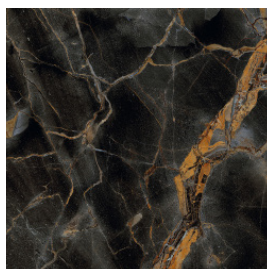

RHAPSODY

POLI PORCELAINES | 60x60cm (24"x24") | 60x120cm (23.6"x47.2")
Si vous voulez voir cette page Rhapsody ? Visitez www.saranatile.com

E M B A L L A G E									**INFORMATIONS PEUVENT CHANGER SANS PRÉAVIS**								
			BOÎTES			PALLETTE			TECHNIQUE								
GRANDEUR	MCX	P/C	LBS	MCX	BOITES	P/C	PEI	MOHS									
60x60cm	4	15.5	50.70	160	40	620	-	-									
60x120cm	3	23.25	87	90	30	697.5	-	-									

RHAPSO - BLUE120
Universe (60x120cm)
\$15.90/Pc

RHAPSO - OUTLIN120
Outline Dark (60x120cm)
\$15.90/Pc

RHAPSO - GOLD120
Gold Caravaggio (60x120cm)
\$15.90/Pc

RHAPSO - GOLD60
Gold Caravaggio (60x60cm)
\$14.75/Pc

RHAPSO - DARK120
Dark Wave (60x120cm)
\$15.90/Pc

RHAPSO - DARK60
Dark Wave (60x60cm)
\$14.75/Pc

RHAPSO - GOLD260
Gold Caravaggio (120x260cm)
\$23.95/Sq.Ft

NOTEZ: LES GRANDEURS SONT APPROXIMATIFS