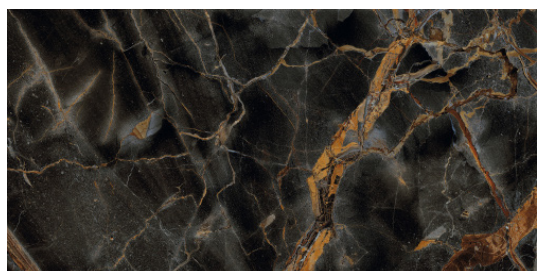

RECOMMENDED

VARIEGATED SHADING

RHAPSO - BLUE120
Universe (60x120cm)
\$15.90/Sq.Ft

RHAPSO - OUTLIN120
Outline Dark (60x120cm)
\$15.90/Sq.Ft

RHAPSO - GOLD120
Gold Caravaggio (60x120cm)
\$15.90/Sq.Ft

RHAPSO - GOLD60
Gold Caravaggio (60x60cm)
\$14.75/Sq.Ft

RHAPSO - DARK120
Dark Wave (60x120cm)
\$15.90/Sq.Ft

RHAPSO - DARK60
Dark Wave (60x60cm)
\$14.75/Sq.Ft

RHAPSO - GOLD260
Gold Caravaggio (120x260cm)
\$23.95/Sq.Ft

NOTE: TILE SIZES ARE APPROXIMATE