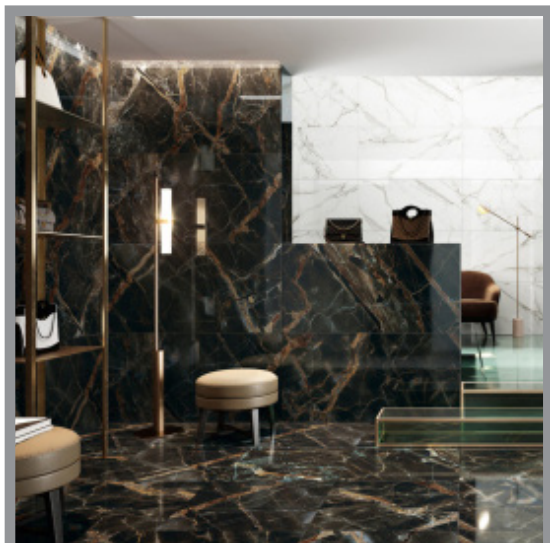

RHAPSODY

POLISHED PORCELAIN | 60x60cm (24"x24") | 60x120cm (23.6"x47.2")
Want to see the Rhapsody Brochure? Visit www.saranatile.com

PACKAGING **INFORMATION MAY CHANGE WITHOUT NOTICE**

SIZE	BOX			PALLET			TECHNICAL	
	PIECES	SQ.FT	LBS	PIECES	BOXES	SQ.FT	PEI	MOHS
60x60cm	4	15.5	50.70	160	40	620	-	-
60x120cm	3	23.25	87	90	30	697.5	-	-

RECOMMENDED

VARIEGATED SHADING

RHAPSO - BLUE120
Universe (60x120cm)
\$15.90/Sq.Ft

RHAPSO - OUTLIN120
Outline Dark (60x120cm)
\$15.90/Sq.Ft

RHAPSO - GOLD120
Gold Caravaggio (60x120cm)
\$15.90/Sq.Ft

RHAPSO - GOLD60
Gold Caravaggio (60x60cm)
\$14.75/Sq.Ft