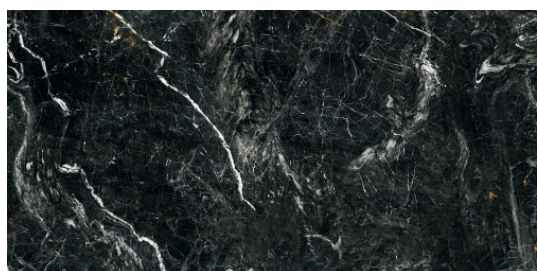

RECOMMENDED

VARIEGATED SHADING

RHAPSO - BLUE120
Universe (60x120cm)
\$15.90/Sq.Ft

RHAPSO - OUTLIN120
Outline Dark (60x120cm)
\$15.90/Sq.Ft

RHAPSO - GOLD120
Gold Caravaggio (60x120cm)
\$15.90/Sq.Ft

RHAPSO - GOLD60
Gold Caravaggio (60x60cm)
\$14.75/Sq.Ft

RHAPSO - DARK120
Dark Wave (60x120cm)
\$15.90/Sq.Ft

RHAPSO - DARK60
Dark Wave (60x60cm)
\$14.75/Sq.Ft

RHAPSO - GOLD260
Gold Caravaggio (120x260cm)
\$23.95/Sq.Ft

NOTE: TILE SIZES ARE APPROXIMATE