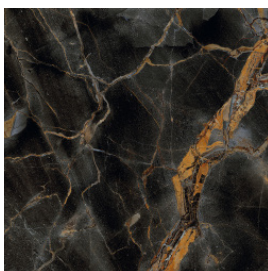

RECOMMENDED

VARIEGATED SHADING

RHAPSO - BLUE120
Universe (60x120cm)
\$15.90/Sq.Ft

RHAPSO - OUTLIN120
Outline Dark (60x120cm)
\$15.90/Sq.Ft

RHAPSO - GOLD120
Gold Caravaggio (60x120cm)
\$15.90/Sq.Ft

RHAPSO - GOLD60
Gold Caravaggio (60x60cm)
\$14.75/Sq.Ft

RHAPSO - DARK120
Dark Wave (60x120cm)
\$15.90/Sq.Ft

RHAPSO - DARK60
Dark Wave (60x60cm)
\$14.75/Sq.Ft

RHAPSO - GOLD260
Gold Caravaggio (120x260cm)
\$23.95/Sq.Ft

NOTE: TILE SIZES ARE APPROXIMATE