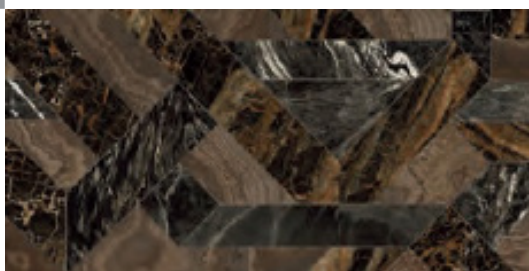

RHAPSODY

POLISHED PORCELAIN | 60x60cm (24"x24") | 60x120cm (23.6"x47.2")
Want to see the Rhapsody Brochure? Visit www.saranatile.com

PACKAGING **INFORMATION MAY CHANGE WITHOUT NOTICE**

SIZE	BOX			PALLET			TECHNICAL	
	PIECES	SQ.FT	LBS	PIECES	BOXES	SQ.FT	PEI	MOHS
60x60cm	4	15.5	50.70	160	40	620	-	-
60x120cm	3	23.25	87	90	30	697.5	-	-

RECOMMENDED

VARIEGATED SHADING

RHAPSO - BLUE120
Universe (60x120cm)
\$15.90/Sq.Ft

RHAPSO - OUTLIN120
Outline Dark (60x120cm)
\$15.90/Sq.Ft

RHAPSO - GOLD120
Gold Caravaggio (60x120cm)
\$15.90/Sq.Ft

RHAPSO - GOLD60
Gold Caravaggio (60x60cm)
\$14.75/Sq.Ft

RHAPSO - DARK120
Dark Wave (60x120cm)
\$15.90/Sq.Ft

RHAPSO - DARK60
Dark Wave (60x60cm)
\$14.75/Sq.Ft

RHAPSO - GOLD260
Gold Caravaggio (120x260cm)
\$23.95/Sq.Ft

NOTE: TILE SIZES ARE APPROXIMATE