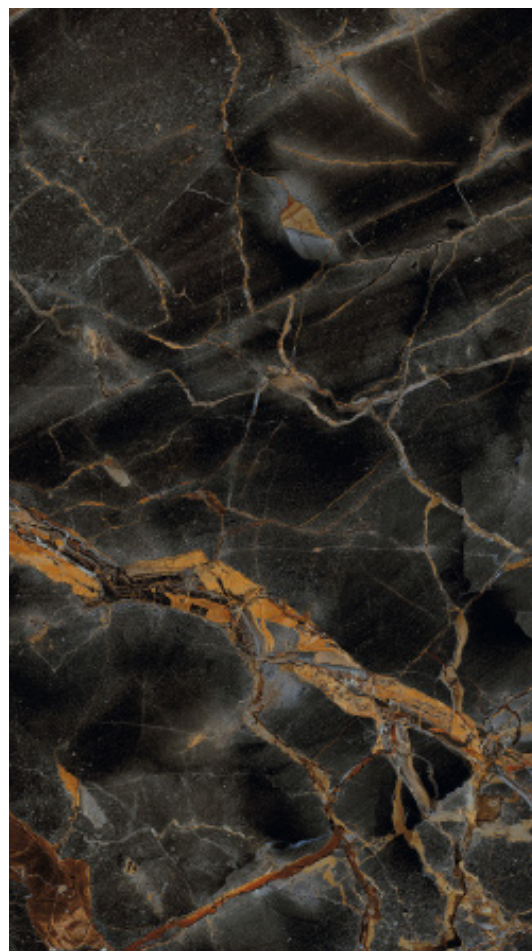

RECOMMENDED

VARIEGATED SHADING

RHAPSO - BLUE120
Universe (60x120cm)
\$15.90/Sq.Ft

RHAPSO - OUTLIN120
Outline Dark (60x120cm)
\$15.90/Sq.Ft

RHAPSO - GOLD120
Gold Caravaggio (60x120cm)
\$15.90/Sq.Ft

RHAPSO - GOLD60
Gold Caravaggio (60x60cm)
\$14.75/Sq.Ft

RHAPSO - DARK120
Dark Wave (60x120cm)
\$15.90/Sq.Ft

RHAPSO - DARK60
Dark Wave (60x60cm)
\$14.75/Sq.Ft

RHAPSO - GOLD260
Gold Caravaggio (120x260cm)
\$23.95/Sq.Ft

NOTE: TILE SIZES ARE APPROXIMATE