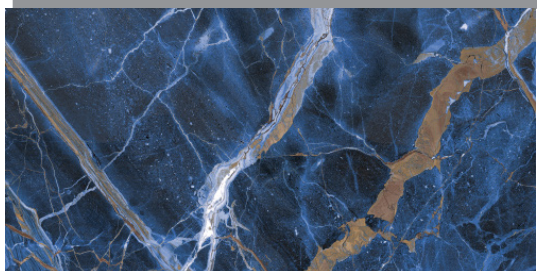

RECOMMENDED

VARIEGATED SHADING

RHAPSO - BLUE120
Universe (60x120cm)
\$15.90/Sq.Ft

RHAPSO - OUTLIN120
Outline Dark (60x120cm)
\$15.90/Sq.Ft

RHAPSO - GOLD120
Gold Caravaggio (60x120cm)
\$15.90/Sq.Ft

RHAPSO - GOLD60
Gold Caravaggio (60x60cm)
\$14.75/Sq.Ft