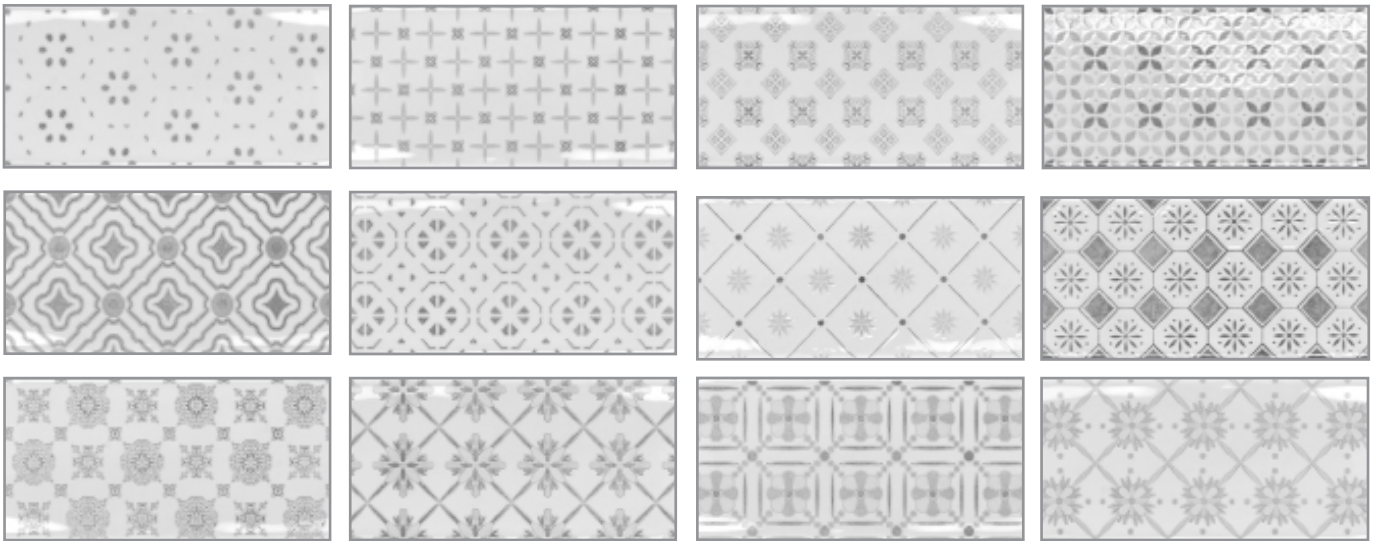

OCEANS 12

Wall | 7.5x15cm (2.9"x5.9")

Want to see the Oceans 12 Brochure? Visit www.saranatile.com

PACKAGING		**INFORMATION MAY CHANGE WITHOUT NOTICE**						
SIZE	BOX			PALLET			TECHNICAL	
	PIECES	SQ.FT	LBS	PIECES	BOXES	SQ.FT	PEI	MOHS
7.5x15cm	88	10.76	12.88	7040	80	860.8	-	-

VARIEGATED SHADING

OCEANS - OCEANWHIT
White Glossy (7.5x15cm)
\$8.39/Sq.Ft

OCEANS - DECORMIX
Decor Black & White Mix
(7.5x15cm)
\$8.49/Sq.Ft

****NOT ALL DECOR PIECES ARE IN EACH BOX. RANDOMLY MIXED****

NOTE: TILE SIZES ARE APPROXIMATE