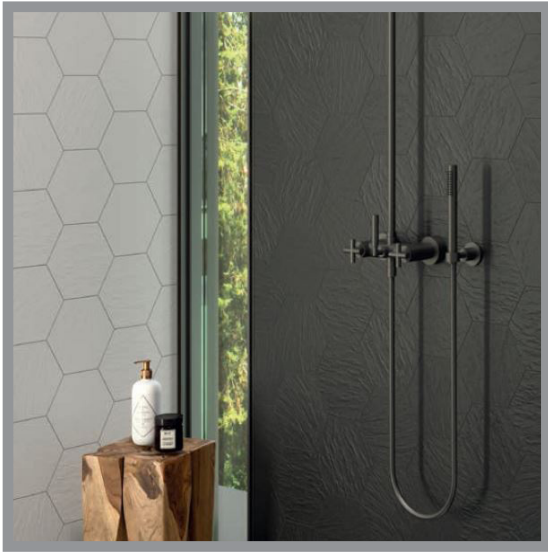

NORLAND

PORCELAIN | 20x24cm (7.87"x9.4") | 8x33cm (3.1"x12.99")

Want to see the Norland Brochure? Visit www.saranatile.com

PACKAGING				**INFORMATION MAY CHANGE WITHOUT NOTICE**				
	BOX			PALLET			TECHNICAL	
SIZE	PIECES	SQ.FT	LBS	PIECES	BOXES	SQ.FT	PEI	MOHS
20x24cm	25	9.85	36.7	1500	60	591	-	-
8x33cm	48	13.67	45.9	2304	48	656.16	-	-