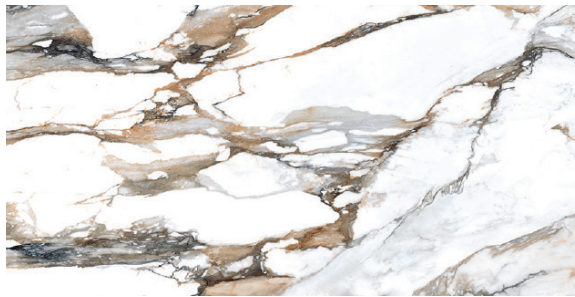

EKGOLD - 60120POL
Calacatta Gold (60x120cm)
POLI
$13.95/Pc