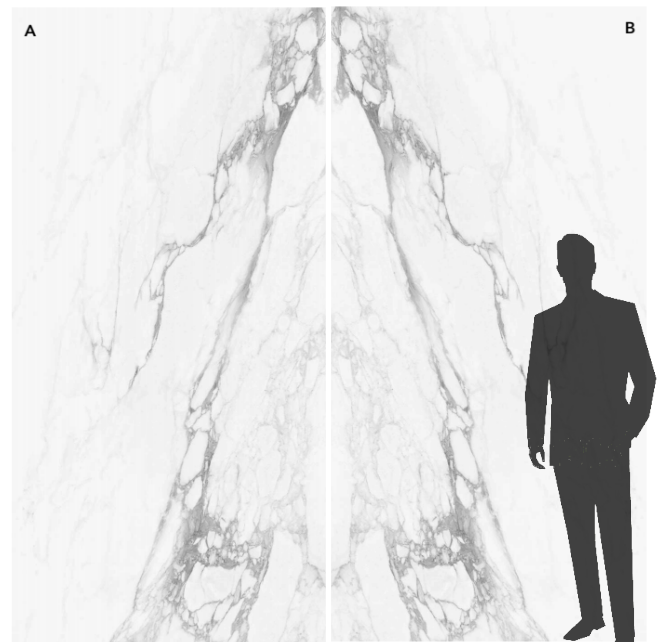

EKBERN - 730P
White (7.6x30cm)
POLISHED
\$15.95/Sq.Ft

EKBERN - 730M
White (7.6x30cm)
MATTE
\$13.95/Sq.Ft

EKBERN - BOOKMATCH
White (120x270cm) *POLISHED*
\$22.95/Sq.Ft

BERNIN - 120270PO
White (120x270cm)
6mm Thickness *POLISHED*
\$21.95/Sq.Ft