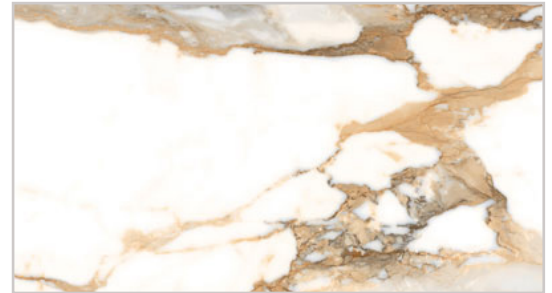

CRASH - BEIGE30
Beige (30x60cm) *POLISHED*
\$9.45/Sq.Ft

CRASH - BEIGE60
Beige (60x60cm)*POLISHED*
\$9.59/Sq.Ft

CRASH - BEIGE75
Beige (75x75cm)*POLISHED*
\$11.95/Sq.Ft

CRASH - BEIGE120
Beige (60x120cm)*POLISHED*
\$12.55/Sq.Ft