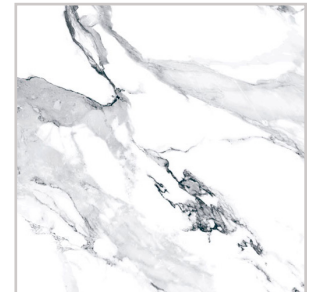

CRASH - BEIHEXPOL
Beige (22.5x32.5cm) *POLISHED*
(1 Sheet = 0.80 Sq.Ft)
\$32.95/Pc

CRASH - BEIGEHEX
Beige (22.5x32.5cm) *MATTE*
(1 Sheet = 0.80 Sq.Ft)
\$32.95/Pc

CRASH - BLA120POL
Blanco (60x120cm)
POLISHED
\$12.55/Sq.Ft

CRASH - BLAN30POL
Blanco (30x60cm)
POLISHED
\$9.45/Sq.Ft

CRASH - BLAN60POL
Blanco (60x60cm)
POLISHED
\$9.59/Sq.Ft

CRASH - BLAN75POL
Blanco (75x75cm)
POLISHED
\$11.95/Sq.Ft

CRASH - BLANCO30
Blanco (30x60cm) *MATTE*
\$8.45/Sq.Ft