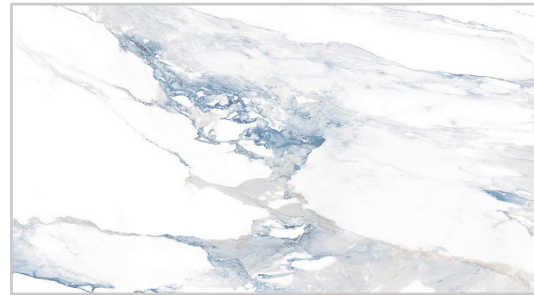

CRASH - BLUE120-P
Blue (60x120cm)
POLISHED
$12.55/Sq.Ft

CRASH - BLUE60-M
Blue (60x60cm) ***MATTE***
$9.05/Sq.Ft

SPECIAL ORDER ONLY
CRASH - BLUE120-M
Blue (60x120cm) ***MATTE***
$11.45/Sq.Ft

CRASH - BLUEHEX-M
Blue (22.5x32.5cm) ***MATTE***
(1 Sheet = 0.80 Sq.Ft)
$32.95/Pc

NOTE: TILE SIZES ARE APPROXIMATE