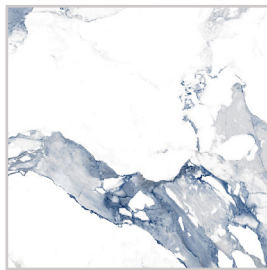

CRASH - BLUE60-P
Blue (60x60cm)
POLISHED
$9.59/Sq.Ft