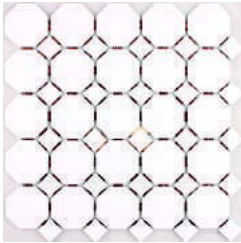

PORCELAIN MARBLEIZE MOSAIC

PORMAR - VPMMT
Carrara 2" Hex Mosaic Matte
VPMMT83700
(1 Sheet = 0.99 Sq.Ft)
\$13.95/Sheet

PORMAR - VPMWB
Carrara 2"x2" Square Mosaic Matte
VPMWB83700
(1 Sheet = 1 Sq.Ft)
\$12.95/Sheet

PORMAR - PMFQ
4" Hexagon
PMFQ82223
(1 Sheet = 0.81 Sq.Ft)
\$15.95/Sheet

PORCELAIN MOSAIC TILES

MOS - HB679
(29.5x29.5cm sheet)
1 Sheet = Approx. 1 Sq.Ft
\$12.55/Sheet

MOS - HB680
(29.5x29.5cm sheet)
1 Sheet = Approx. 1
Sq.Ft
\$12.55/Sheet

9504 - BO2
Bone / Almond - Matte 2"x2"
(30x30cm sheet)
1 Sheet = Approx. 1 Sq.Ft
\$9.45/Sheet

95091 - WH2
Mosaic White - Matte 2"x2"
(30x30cm sheet)
1 Sheet = Approx. 1 Sq.Ft
\$9.45/Sheet

NOTE: TILE SIZES ARE APPROXIMATE