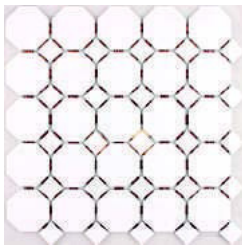

PORCELAIN MARBLEIZE MOSAIC

PORMAR - VPMMT
Carrara 2" Hex Mosaic Matte
VPMMT83700
(1 Mcx = 0.99 Pc)
\$13.95/Mcx

PORMAR - VPMWB
Carrara 2"x2" Square Mosaic Matte
VPMWB83700
(1 Mcx = 1 Pc)
\$12.95/Mcx

PORMAR - PMFQ
4" Hexagon
PMFQ82223
(1 Mcx = 0.81 Pc)
\$15.95/Mcx

PORCELAIN MOSAIC TILES

MOS - HB679
(29.5x29.5cm Mcx)
1 Mcx = Approx. 1 Pc
\$12.55/Mcx

MOS - HB680
(29.5x29.5cm Mcx)
1 Mcx = Approx. 1 Pc
\$12.55/Mcx

9504 - BO2
Bone / Almond - Matte 2"x2"
(30x30cm Mcx)
1 Mcx = Approx. 1 Pc
\$9.45/Mcx

95091 - WH2
Mosaic White - Matte 2"x2"
(30x30cm Mcx)
1 Mcx = Approx. 1 Pc
\$9.45/Mcx

NOTEZ: LES GRANDEURS SONT APPROXIMATIFS.