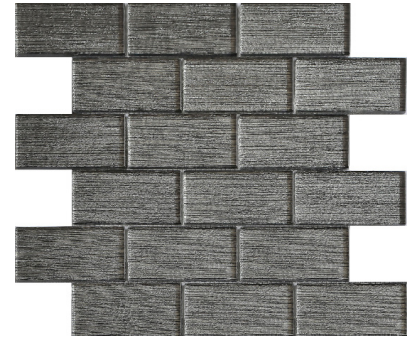

FABRIC GLASS

GLASS - FABGM0C16
GM0133C-16 (30x30cm sheet)
(1 Pc = 0.98 Sq.Ft)
\$21.95/Sheet

GLASS - FABGM0C14
GM0133C-14 (30x30cm sheet)
(1 Pc = 0.98 Sq.Ft)
\$21.95/Sheet

GLASS - FABGM0C15
GM0133C-15 (30x30cm sheet)
(1 Pc = 0.98 Sq.Ft)
\$21.95/Sheet

GLASS - FABGS0C13
GS0133C-13 (7.5x30cm / 3"x12")
(1 Pc = 0.25 Sq.Ft)
\$5.67/Pc

GLASS - FABGS0C14
GS0133C-14 (7.5x30cm / 3"x12")
(1 Pc = 0.25 Sq.Ft)
\$5.67/Pc

GLASS - FABGS0C15
GS0133C-15 (7.5x30cm / 3"x12")
(1 Pc = 0.25 Sq.Ft)
\$5.67/Pc

GLASS - FABGS0C16
GS0133C-16 (7.5x30cm / 3"x12")
(1 Pc = 0.25 Sq.Ft)
\$5.67/Pc

PLEASE NOTE THAT MOSAICS MAY BE EITHER GLASS OR STONE, OR A COMBINATION OF BOTH. NOTE: TILE SIZES ARE APPROXIMATE