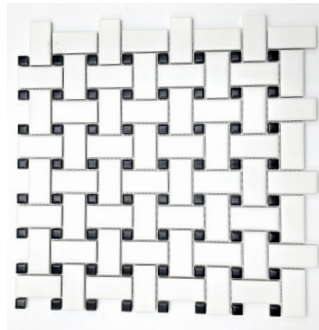

TRINIDAD

Glazed Porcelain

Want to see the Trinidad Brochure? Visit www.saranatile.com

TRINID - 91003HEX
MCKW91003M (28.1x32.5cm) *GLOSSY*
\$14.79/Sheet (1pc = 1sq.ft approx)

TRINID - 92021HEX
MCTA92021M (28.1x32.5cm) *GLOSSY*
\$14.79/Sheet (1pc = 1sq.ft approx)

TRINID - W1003 HEX
MCKW1003 (28.1x32.5cm) *MATTE*
\$14.25/Sheet (1pc = 1sq.ft approx)

PORCELAIN BASKETWEAVE

PORBSK-1X2W/B
Porcelain Basketweave with Black Dots
(29.7x29.7 cm)
(1pc = 1sq.ft approx)
\$13.99/Sheet

PORBSK-1X2W/G
Porcelain Basketweave with Grey Dots
(29.7x29.7 cm)
(1pc = 1sq.ft approx)
\$13.99/Sheet