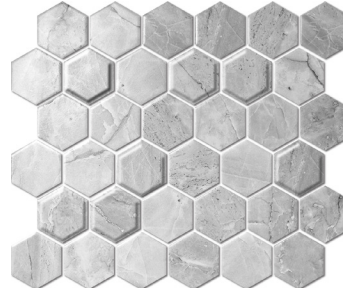

TRINIDAD

Glazed Porcelain

Want to see the Trinidad Brochure? Visit www.saranatile.com

TRINID - 91003HEX
MCKW91003M (28.1x32.5cm) *GLOSSY*
\$14.79/Sheet (1pc = 1sq.ft approx)

TRINID - 92021HEX
MCTA92021M (28.1x32.5cm) *GLOSSY*
\$14.79/Sheet (1pc = 1sq.ft approx)

TRINID - W1003 HEX
MCKW1003 (28.1x32.5cm) *MATTE*
\$14.25/Sheet (1pc = 1sq.ft approx)

PORCELAIN BASKETWEAVE

PORBSK-1X2W/B
Porcelain Basketweave with Black Dots
(29.7x29.7 cm)
(1pc = 1sq.ft approx)
\$13.99/Sheet

PORBSK-1X2W/G
Porcelain Basketweave with Grey Dots
(29.7x29.7 cm)
(1pc = 1sq.ft approx)
\$13.99/Sheet