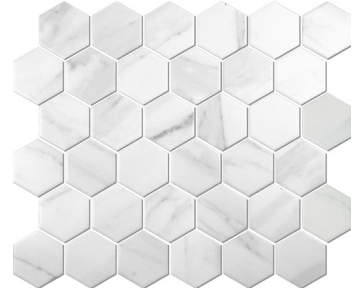

TRINIDAD

Glazed Porcelain

Want to see the Trinidad Brochure? Visit www.saranatile.com

TRINID - 91003HEX
MCKW91003M (28.1x32.5cm) *GLOSSY*
\$14.79/Sheet (1pc = 1sq.ft approx)

TRINID - 92021HEX
MCTA92021M (28.1x32.5cm) *GLOSSY*
\$14.79/Sheet (1pc = 1sq.ft approx)

TRINID - W1003 HEX
MCKW1003 (28.1x32.5cm) *MATTE*
\$14.25/Sheet (1pc = 1sq.ft approx)

PORCELAIN BASKETWEAVE

PORBSK-1X2W/B
Porcelain Basketweave with Black Dots
(29.7x29.7 cm)
(1pc = 1sq.ft approx)
\$13.99/Sheet

PORBSK-1X2W/G
Porcelain Basketweave with Grey Dots
(29.7x29.7 cm)
(1pc = 1sq.ft approx)
\$13.99/Sheet