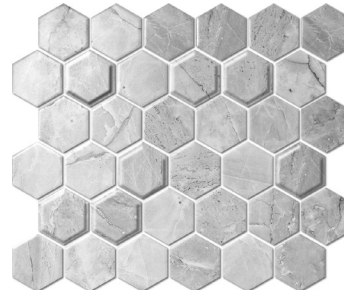

TRINIDAD

Porcelaine

Si vous voulez voir cette page Trinidad? Visiter www.saranatile.com

TRINID - 91003HEX
MCKW91003M (28.1x32.5cm) *Brillant*
\$14.79/Mcx (1Mcx = 1Pc approx)

TRINID - 92021HEX
MCTA92021M (28.1x32.5cm) *Brillant*
\$14.79/Mcx (1Mcx = 1Pc approx)

TRINID - W1003 HEX
MCKW1003 (28.1x32.5cm) *MAT*
\$14.25/Mcx (1Mcx = 1Pc approx)

PORCELAIN BASKETWEAVE

PORBSK-1X2W/B
Porcelain Basketweave with Black Dots
(29.7x29.7 cm)
(1pc = 1sq.ft approx)
\$13.99/Sheet

PORBSK-1X2W/G
Porcelain Basketweave with Grey Dots
(29.7x29.7 cm)
(1pc = 1sq.ft approx)
\$13.99/Sheet

NOTEZ: LES GRANDEURS SONT APPROXIMATIFS.