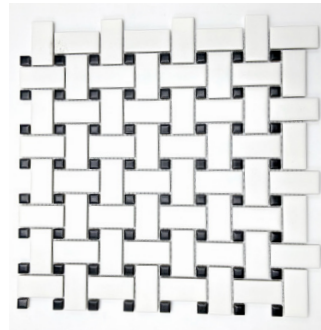

TRINIDAD

Porcelaine

Si vous voulez voir cette page Trinidad? Visiter www.saranatile.com

TRINID - 91003HEX
MCKW91003M (28.1x32.5cm) *Brillant*
\$14.79/Mcx (1Mcx = 1Pc approx)

TRINID - 92021HEX
MCTA92021M (28.1x32.5cm) *Brillant*
\$14.79/Mcx (1Mcx = 1Pc approx)

TRINID - W1003 HEX
MCKW1003 (28.1x32.5cm) *MAT*
\$14.25/Mcx (1Mcx = 1Pc approx)

PORCELAIN BASKETWEAVE

PORBSK-1X2W/B
Porcelain Basketweave with Black Dots
(29.7x29.7 cm)
(1pc = 1sq.ft approx)
\$13.99/Sheet

PORBSK-1X2W/G
Porcelain Basketweave with Grey Dots
(29.7x29.7 cm)
(1pc = 1sq.ft approx)
\$13.99/Sheet

NOTEZ: LES GRANDEURS SONT APPROXIMATIFS.