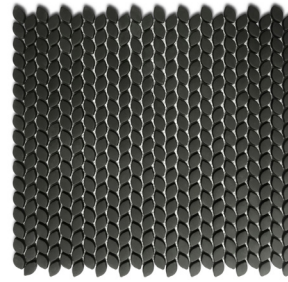

# ALEXANDER GLASS LEAF

Want to see the Alexander Glass Leaf Brochure? Visit [www.saranatile.com](http://www.saranatile.com)

**ALLEAF - LEN5107G**  
Black Leaf (31.5x29.7cm)  
1pc=1 sq.ft APPROX **\*Glossy\***  
\$21.95/Sheet

**ALLEAF - LEN5107M**  
Black Leaf (31.5x29.7cm)  
1pc=1 sq.ft APPROX **\*Matte\***  
\$21.95/Sheet

**ALLEAF - LEN5204G**  
Dark Grey Leaf (31.5x29.7cm)  
1pc=1 sq.ft APPROX **\*Glossy\***  
\$21.95/Sheet

**ALLEAF - LEN5204M**  
Dark Grey Leaf (31.5x29.7cm)  
1pc=1 sq.ft APPROX **\*Matte\***  
\$21.95/Sheet

**ALLEAF - LEPPU2613G**  
White Leaf (31.5x29.7cm)  
1pc=1 sq.ft APPROX **\*Glossy\***  
\$21.95/Sheet