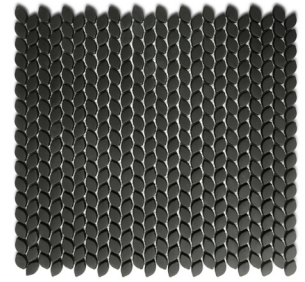

# ALEXANDER GLASS LEAF

Want to see the Alexander Glass Leaf Brochure? Visit [www.saranatile.com](http://www.saranatile.com)

**ALLEAF - LEN5107G**  
Black Leaf (31.5x29.7cm)  
1pc=1 sq.ft APPROX **\*Glossy\***  
\$21.95/Sheet

**ALLEAF - LEN5107M**  
Black Leaf (31.5x29.7cm)  
1pc=1 sq.ft APPROX **\*Matte\***  
\$21.95/Sheet

**ALLEAF - LEN5204G**  
Dark Grey Leaf (31.5x29.7cm)  
1pc=1 sq.ft APPROX **\*Glossy\***  
\$21.95/Sheet

**ALLEAF - LEN5204M**  
Dark Grey Leaf (31.5x29.7cm)  
1pc=1 sq.ft APPROX **\*Matte\***  
\$21.95/Sheet

**ALLEAF - LEPPU2613G**  
White Leaf (31.5x29.7cm)  
1pc=1 sq.ft APPROX **\*Glossy\***  
\$21.95/Sheet