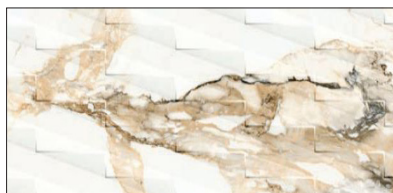

VALERI - BLUE2550
Blue (25x50cm)
\$5.99/Pc

VALERI - ORO2550
Oro (25x50cm)
\$5.99/Pc

VALERI - PLATA2550
Plata (25x50cm)
\$5.99/Pc

VALERI - BLU2550RL
Blue RLV (25x50cm)
\$5.99/Pc

VALERI - ORO2550RL
Oro RLV (25x50cm)
\$5.99/Pc