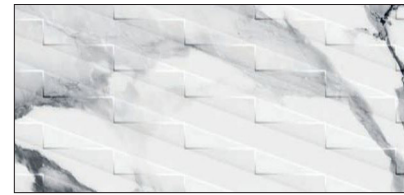

VALERI - BLUE2550
Blue (25x50cm)
\$5.99/Sq.Ft

VALERI - ORO2550
Oro (25x50cm)
\$5.99/Sq.Ft

VALERI - PLATA2550
Plata (25x50cm)
\$5.99/Sq.Ft

VALERI - BLU2550RL
Blue RLV (25x50cm)
\$5.99/Sq.Ft

VALERI - ORO2550RL
Oro RLV (25x50cm)
\$5.99/Sq.Ft