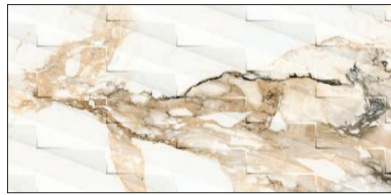

VALERI - BLUE2550
Blue (25x50cm)
\$5.99/Sq.Ft

VALERI - ORO2550
Oro (25x50cm)
\$5.99/Sq.Ft

VALERI - PLATA2550
Plata (25x50cm)
\$5.99/Sq.Ft

VALERI - BLU2550RL
Blue RLV (25x50cm)
\$5.99/Sq.Ft

VALERI - ORO2550RL
Oro RLV (25x50cm)
\$5.99/Sq.Ft