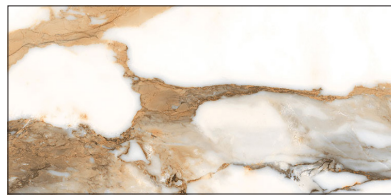

VALERIA

WALL | 25x50cm (9.8"x19.68")

Want to see the Valeria Brochure? Visit www.saranatile.com

PACKAGING		**INFORMATION MAY CHANGE WITHOUT NOTICE**							
		BOX			PALLET			TECHNICAL	
SIZE	PIECES	SQ.FT	LBS	PIECES	BOXES	SQ.FT	PEI	MOHS	
60x60cm	4	15.5	64.9	120	30	465	-	-	
25x50cm	16	21.52	58.4	738	48	1032.96	-	-	

VALERI - BLUE2550
Blue (25x50cm)
\$5.99/Sq.Ft

VALERI - ORO2550
Oro (25x50cm)
\$5.99/Sq.Ft

VALERI - PLATA2550
Plata (25x50cm)
\$5.99/Sq.Ft

VALERI - BLU2550RL
Blue RLV (25x50cm)
\$5.99/Sq.Ft

VALERI - ORO2550RL
Oro RLV (25x50cm)
\$5.99/Sq.Ft