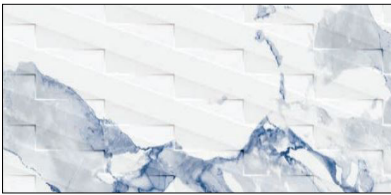

VALERIA

WALL | 25x50cm (9.8"x19.68")

Want to see the Valeria Brochure? Visit www.saranatile.com

PACKAGING		**INFORMATION MAY CHANGE WITHOUT NOTICE**							
		BOX			PALLET			TECHNICAL	
SIZE	PIECES	SQ.FT	LBS	PIECES	BOXES	SQ.FT	PEI	MOHS	
60x60cm	4	15.5	64.9	120	30	465	-	-	
25x50cm	16	21.52	58.4	738	48	1032.96	-	-	

VALERI - BLUE2550
Blue (25x50cm)
\$5.99/Sq.Ft

VALERI - ORO2550
Oro (25x50cm)
\$5.99/Sq.Ft

VALERI - PLATA2550
Plata (25x50cm)
\$5.99/Sq.Ft

VALERI - BLU2550RL
Blue RLV (25x50cm)
\$5.99/Sq.Ft

VALERI - ORO2550RL
Oro RLV (25x50cm)
\$5.99/Sq.Ft