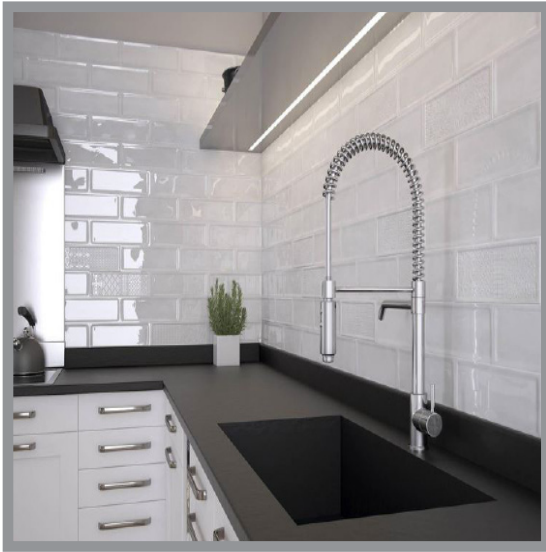

TITAN

WHITE BODIED WALL TILE | 10x30cm (3.93"x11.8")

Want to see the TITAN Brochure? Visit www.saranatile.com

PACKAGING				**INFORMATION MAY CHANGE WITHOUT NOTICE**				
	BOX			PALLET		TECHNICAL		
SIZE	PIECES	SQ.FT	LBS	PIECES	BOXES	SQ.FT	PEI	MOHS
10x30cm	33	10.76	27	312	78	839.58	-	-