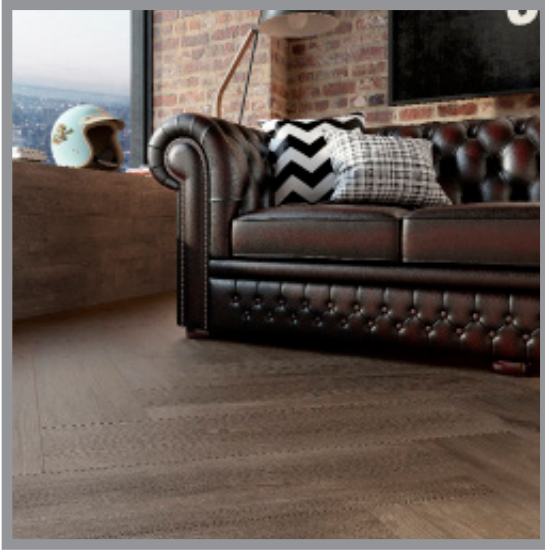

POWDER

PORCELAIN | 22.5x90cm (9"x36")

Want to see the Powder Brochure? Visit www.saranatile.com

PACKAGING				**INFORMATION MAY CHANGE WITHOUT NOTICE**				
	BOX			PALLET			TECHNICAL	
SIZE	PIECES	SQ.FT	LBS	PIECES	BOXES	SQ.FT	PEI	MOHS
22.5x90cm	6	13.08	63.93	360	60	784.8	-	-