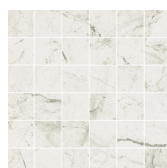

**ATHENA-ALMO3060**  
Almond (30.8x61.5cm)  
\$7.11/Pc

**ATHENA - BIAN3060**  
Bianco (30.8x61.5cm)  
\$7.11/Pc

**ATHENA - GRIG3060**  
Grigio (30.8x61.5cm)  
\$7.11/Pc

**ATHENA - NERO3060**  
Nero (30.8x61.5cm)  
\$7.11/Pc

**ATHENA-ALMOMOS**  
Almond Mosaic (30x30cm)  
\$24.95/Mcx

**ATHENA - BIANMOS**  
Bianco Mosaic (30x30cm)  
\$24.95/Mcx

**ATHENA-GRIGMOS**  
Grigio Mosaic (30x30cm)  
\$24.95/Mcx

**ATHENA-NEROMOS**  
Nero Mosaic (30x30cm)  
\$24.95/Mcx