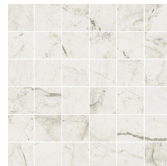

ATHENA-ALMO3060
Almond (30.8x61.5cm)
\$7.11/Sq.Ft

ATHENA - BIAN3060
Bianco (30.8x61.5cm)
\$7.11/Sq.Ft

ATHENA - GRIG3060
Grigio (30.8x61.5cm)
\$7.11/Sq.Ft

ATHENA - NERO3060
Nero (30.8x61.5cm)
\$7.11/Sq.Ft

ATHENA-ALMOMOS
Almond Mosaic (30x30cm)
\$24.95/Pc

ATHENA - BIANMOS
Bianco Mosaic (30x30cm)
\$24.95/Pc

ATHENA-GRIGMOS
Grigio Mosaic (30x30cm)
\$24.95/Pc

ATHENA-NEROMOS
Nero Mosaic (30x30cm)
\$24.95/Pc

NOTE: TILE SIZES ARE APPROXIMATE