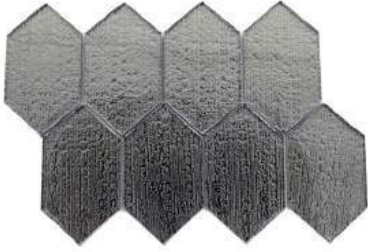

# GLASS ALEXANDER METALLIC

**GLASS - AD100839**  
Metallic AD100839  
1 Pc = 0.75 Sq.Ft Approx  
(22.86x30.48cm)  
\$24.75/Sheet

**GLASS - AD100844**  
Metallic AD100844  
1 Pc = 0.25 Sq.Ft Approx  
(7.6x29.84cm)  
\$5.33/Pc

**GLASS - 113C-13**  
Metallic HS0113C-13  
1Sq.ft = 7.5 Pc Approx  
(6x20cm)  
\$2.66/Pc

**GLASS - 113C-15**  
Metallic HS0113C-15  
1Sq.ft = 7.5 Pc Approx  
(6x20cm)  
\$2.66/Pc

# GLASS ALEXANDER GLOSSY

**GLASS - SW6239**  
Glossy SW6239  
1Sq.ft = 7.5 Pc Approx  
(6x20cm)  
\$2.48/Pc

**GLASS - SW6255**  
Glossy SW6255  
1Sq.ft = 7.5 Pc Approx  
(6x20cm)  
\$2.34/Pc

**GLASS - 4004-4B**  
Glossy 4004-4B  
1Sq.ft = 7.5 Pc Approx  
(6x20cm)  
\$2.34/Pc

**GLASS - SW7075**  
Glossy SW7075  
1Sq.ft = 7.5 Pc Approx  
(6x20cm)  
\$2.34/Pc