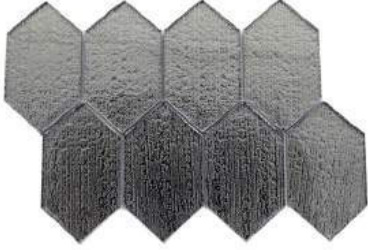

GLASS ALEXANDER METALLIC

GLASS - AD100839
Metallic AD100839
1 Mcx = 0.75 Pc Approx
(22.86x30.48cm)
\$24.75/Mcx

GLASS - AD100844
Metallic AD100844
1 Mcx = 0.25 Pc Approx
(7.6x29.84cm)
\$5.33/Mcx

GLASS - 113C-13
Metallic HS0113C-13
1Pc = 7.5 Mcx Approx
(6x20cm)
\$2.66/Mcx

GLASS - 113C-15
Metallic HS0113C-15
1 Pc = 7.5 Mcx Approx
(6x20cm)
\$2.66/Mcx

GLASS ALEXANDER GLOSSY

GLASS - SW6239
Glossy SW6239
1Pc = 7.5 Mcx Approx
(6x20cm)
\$2.48/Mcx

GLASS - SW6255
Glossy SW6255
1Pc = 7.5 Mcx Approx
(6x20cm)
\$2.34/Mcx

GLASS - 4004-4B
Glossy 4004-4B
1Pc = 7.5 Mcx Approx
(6x20cm)
\$2.34/Mcx

GLASS - SW7075
Glossy SW7075
1Pc = 7.5 Mcx Approx
(6x20cm)
\$2.34/Mcx

GLASS ALEXANDER BEVELED

GLASS - HS163C-22
Beveled & Mirror HS163C-22
1Pc = 7.5 Mcx Approx
(6x20cm)
\$3.69/Mcx

GLASS - 163C-24
Beveled & Mirror HS0163C-24
1Pc = 7.5 Mcx Approx
(6x20cm)
\$3.69/Mcx

GLASS - 163C-26
Beveled & Mirror HS0163C-26
1Pc = 7.5 Mcx Approx
(6x20cm)
\$3.69/Mcx

* Notez: La mosaïque peut être soit pâte de verre, pierre naturelle ou les deux *
NOTEZ: LES GRANDEURS SONT APPROXIMATIFS.