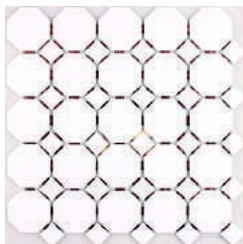

PORCELAIN MARBLEIZE MOSAIC

PORMAR - 2X2 SQUARE
2"x2" Square (V-PMWB83766)
(1 Sheet = 1 Sq.Ft)
\$10.79/Sheet

PORMAR - 2X4 RECTAN
2"x4" Rectangle (V-PMB83788)
(1 Sheet = 0.93 Sq.Ft)
\$9.85/Sheet

PORMAR - 2X4 HERRIN
2"x4" Herringbone
(V-HRB83745)
(1 Sheet = 0.62 Sq.Ft)
\$7.78/Sheet

PORMAR - 2X2 HEXAGO
2"x2" Hexagon
(V-PMMTW71755)
(1 Sheet = 0.99 Sq.Ft)
\$11.05/Sheet

PORMAR - ARABESQUE
Arabesque (V-PMPA84033)
(1 Sheet = 0.74 Sq.Ft)
\$12.72/Sheet

PORMAR - FIBER
Fiber (V-PMKA61711)
(1 Sheet = 0.78 Sq.Ft)
\$11.05/Sheet

PORMAR - 2X10
2.375"x9.5" Rectangle
(PMXM82650)
1Sq.Ft = 7 Pc Approx
\$1.19/Pc

PORCELAIN MOSAIC TILES

MOS - HB679
(29.5x29.5cm sheet)
1 Sheet = Approx. 1 Sq.Ft
\$8.09/Sheet

MOS - HB680
(29.5x29.5cm sheet)
1 Sheet = Approx. 1
Sq.Ft
\$8.09/Sheet