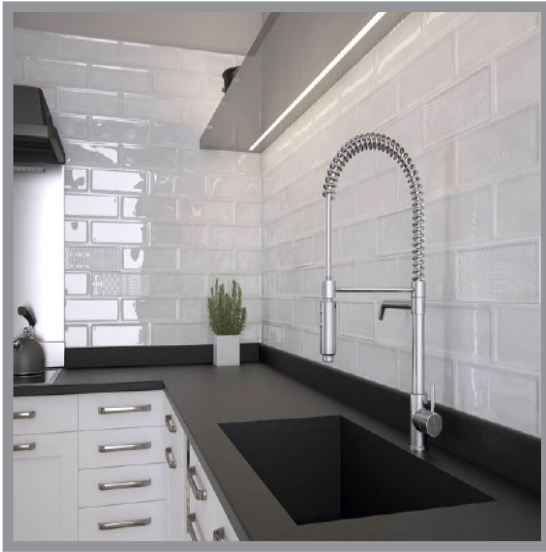

TITAN

WHITE BODIED WALL TILE | 10x30cm (3.93"x11.8")

Want to see the TITAN Brochure? Visit www.saranatile.com

PACKAGING		**INFORMATION MAY CHANGE WITHOUT NOTICE**							
	BOX			PALLET			TECHNICAL		
SIZE	PIECES	SQ.FT	LBS	PIECES	BOXES	SQ.FT	PEI	MOHS	
10x30cm	33	10.76	27	312	78	839.58	-	-	